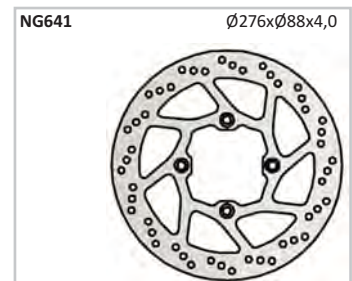

MODEL	YEAR	FRONT	REAR
NGR 50 Silver Bullit	10	NG113	
NTT 50	95-98	NG1022	DRUM
Quartz 50	96	NG130	DRUM
Sfera 50 FL Rst	95-97	NG130	DRUM
Sfera 50 FL Rst	98-99	NG610	DRUM
Stealth 50	98	NG612	
Storm 50	94-97	NG1022	DRUM
Typhoon 50	94-09	NG023 *	DRUM
Typhoon Benetton	97	NG1022	DRUM
Typhoon Martini	97	NG1022	DRUM
Typhoon X-R 50	00	NG023 *	DRUM
Vespa ET 2 50	97-05	NG610	DRUM
Vespa ET 2 I.E. 50	97-05	NG610	DRUM
Vespa ET 4 50	96-05	NG610	DRUM
Vespa LX 50 2T / 4T	05-11	NG610	DRUM
Vespa LX 50 4T Touring	12-13	NG610	DRUM
Vespa LXV 50 2T	07-09	NG610	DRUM
Vespa S 50 2T	07-11	NG610	DRUM
Vespa S 50 2T Sport	12-13	NG610	DRUM
Zip 50	95-00	NG406	DRUM
Zip 50	01-08	NG366	DRUM
Zip 50 2T	00-	NG233	DRUM
Zip 50 4T	00-12	NG233	DRUM
Zip 50 Base FD	95	NG406	DRUM
Zip 50 Base TT	95	NG406	DRUM
Zip 50 Catalyzed	00-02	NG233	DRUM
Zip 50 Disco	96-99	NG406	DRUM
Zip 50 Electrico	00-	NG233	DRUM
Zip Faster Rider 50	97-	NG406	DRUM
Zip 50 SP	96-08	NG610	DRUM
Zip Sport Fast Rider 50	93-	NG406	DRUM
Zip 50 RST	96-97	NG406	DRUM
Zip II 50	01	NG233	DRUM
Sfera 75	96-99	NG610	DRUM
Skipper 80	96	NG130	DRUM
Typhoon 80	95-99	NG1022	DRUM
Diesis 100	03	NG087	DRUM
Fly 100	06-08	NG610	DRUM
Free 100 4T	01-02	NG113	DRUM
Zip 100	06-07	NG366	DRUM
Beverly 125	03-07	NG1001	NG1001
Carnaby 125 ES	07-08	NG1001	NG1001
Fly 125	04-11	NG610	DRUM
Hexagon GTX 125	02-03	NG638	NG113
Hexagon LX 2T 125	98-99	NG130	DRUM
Hexagon LX 4T 125	98-07	NG130	DRUM
Liberty 125 2T	97-11	NG113	DRUM
Liberty 125 4T	07-08	NG113	DRUM
Liberty 125 4T	10-12	NG1090	DRUM
Liberty 125 4T Delivery	08	NG113	DRUM
Liberty 125 4T RST	10-12	NG1090	DRUM
Liberty 125 4T Sport	06-08	NG113	
MP3 125 / ie	06-09	NG1090	NG638
MP3 125 Hibeido	09-10	NG1090	NG638
MP3 125 RL	06-07	NG1090	NG638
Sfera 4T 125	95-97	NG130	DRUM
Skipper 125	93-97	NG130	DRUM
Skipper 125 LX	98-02	NG365	DRUM
Skipper 125 ST 4T	00	NG130	DRUM
SKR 125	96-	NG612	
SKR ST 125 4T	01-02	NG365	DRUM
Stealth 125	96-	NG612	
Super Hexagon GTX	01	NG638	NG113
Super Hexagon GTX 11"	00	NG130	NG130
Super Hexagon GTX 12"	00	NG130	NG130
Typhoon 125	95-00	NG023 *	DRUM
Typhoon X-R 125	00	NG023 *	DRUM
Vespa ET 4 125	96-02	NG610	DRUM
Vespa Granturismo 125 4T	03-07	NG113	NG113
Vespa Granturismo 125 L	01-03	NG612	NG366
Vespa GTS 125	07-11	NG113	NG113
Vespa GTS 125 Super 4T	07-11	NG113	NG113
Vespa GTV 125 4T	08	NG113	NG113
Vespa LX 125 ie 3 Speed	05-13	NG610	DRUM
Vespa LXV 4T	07-12	NG610	DRUM
Vespa PX 125	96-11	NG610	DRUM
X7 125 / X7 Evo 125 ie	08-11	NG1001	NG638