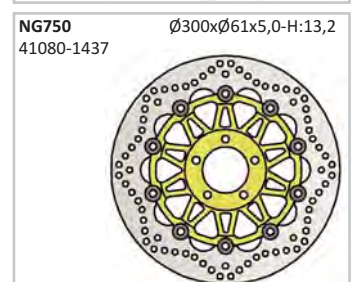

MODEL	YEAR	FRONT	REAR
Katana 50 Racing	99-02	NG074	
Katana 50 Replica Movistar	01-02	NG074	
Katana 50 W	99-03	NG074	
Zillion UX 50	99-03	NG074	DRUM
Address 100		NG074	DRUM
Hocuto 110		NG074	DRUM
Burgman 125	02-05	NG453	NG064
Epicuro 125	00-02	NG443	DRUM
Burgman UH 125	06-13	NG1061	NG1061
Intruder 125 LC	04/07	NG1142	
Intruder 125 LC	08/09	NG1142	
Marauder 125	04/10	NG1142	
Burgman 150	02-05	NG453	NG064
Epicuro 150	00-02	NG443	DRUM
Burgman UH 200	06-12	NG1061	NG1061
Burgman AN 250	98-03	NG196	NG691
Burgman AN 250	04-06	NG1040	NG1055
Burgman AN 250	07-08	NG1040	
GSF 250 Bandit	90-96	NG120	NG121
GSX 250	91	NG120	NG121
GSX 250 R	89	NG239	
RGV 250	89-90	NG239	
Burgman AN 400	98-02	NG196	NG691
Burgman AN 400	03-04	NG1040	NG1055
Burgman 400 / A	05-12	NG1040	
GSF 400	89-	NG120	NG121
GSF 400 Bandit	89-90	NG239	NG121
GSF 400 Bandit	91-95	NG120	NG121
GSF 400 Bandit	96-97	NG239	
GSR 400	06-08	NG1104	NG1174
GSX 400	88-90	NG239	NG121
GSX 400 Inazuma	00	NG239	NG240
GSX 400 Katana	92	NG239	NG121
GSX 400 F	89-90	NG239	NG121
GSX 400 R Impulse S Type	94-96	NG239	NG121
GSX 400 X Impulse	99	NG239	NG121
RF 400 R	93-97	NG239	NG240
GS 500	89-08	NG120	NG121
GS 500 F	89-08	NG120	NG121
DSR 600	06	NG1041	
GSF 600 Bandit	95-04	NG239	NG240
GSF 600 Bandit S	95-04	NG239	NG240
GSR 600 / ABS	06-10	NG1104	NG1174
GSX 600 F	89-97	NG239	NG121
GSX 600 F	98-03	NG239	NG240
GSX 600 F	04-06	NG1000	NG240
GSX-R 600 V,W,X,Y,K1,K2,K3	97-03	NG458	NG714
GSX-R 600 K4,K5	04-05	NG790	NG714
GSX-R 600 K6,K7	06-07	NG1041	NG714
GSX-R 600 K8 - L2	08-12	NG1214	NG714
RF 600 R	93-97	NG239	NG240
Burgman AN 650 Executive ABS	04-11	NG1040	
Burgman AN 650 Executive ABS	11-12	NG1040	
DL 650 V-Strom	04-06	NG1053	NG1094
DL 650 V-Strom	07-11	NG1104	NG1094
DL 650 V-Strom ABS	07-12	NG1104	NG1094
GSF 650 Bandit	05-06	NG1000	NG240
GSF 650 Bandit N	07-10	NG1104	NG1174
GSF 650 Bandit S / ABS	06		
GSF 650 Bandit S / ABS	07-11	NG1104	NG1174
GSF 650 Bandit SA	12	NG1104	NG1174
GSX 650 F / ABS	08-12	NG1104	NG1174
SV 650	99-02	NG239	NG240
SV 650	03-11	NG1000	NG714
SV 650 ABS	07-10	NG1278	
SV 650 S	99-02	NG239	NG240
SV 650 S	03-11	NG1000	NG714
SV 650 S ABS	07-10	NG1278	
SVF 650 Gladius	09-12	NG1278	NG1174
V - Strom 650 / ABS	12	NG1104	NG1094
GSR 750	11-12	NG1104	NG1174
GSX 750	97-		NG240
GSX 750 F	89-97	NG239	NG121
GSX 750 F	98-03	NG239	NG240
GSX 750 F	04-06	NG1000	NG240
GSX-R 750	85-87		NG714
GSX-R 750	88-95		NG240