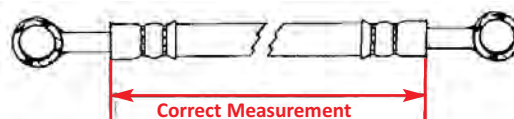

MEASUREMENT OF HOSE LENGTH

When measuring a hose to be replaced, the original must be measured from shoulder to shoulder of the ferrules used to crimp the hose to the end fittings (see illustration below) this measurement is the measurement that relates to the hose length as per the Powerhose Plus listing. If the hose is still fitted to the motorcycle, the measurement can be obtained by the careful use of a flexible tape measure, being careful to follow all the contours of the hose being measured. The listed hoses in the dealer kit are constructed between 1000mm and 1000mm in increments of 25mm. Always select the correct length hose, or up-size by up to 20mm.

WARNING: DO NOT USE A HOSE WITH A SHORTER MEASUREMENT THAN THAT OF THE MANUFACTURERS ORIGINAL.

POWER HOSE PLUS COMPONENTS

VENHILL REF	DESCRIPTION	FINISH	STAN REF
SPIROWRAP			
Covers And Protects Brake Lines Or Electrical Cables			
3SPB	3MM ID Opening Up To Required Diameter	Black	VPPSPK
3SPN	3MM ID Opening Up To Required Diameter	NEUTRAL	VPPSPC
3SPR	3MM ID Opening Up To Required Diameter	RED	VPPSPR

VENHILL REF	DESCRIPTION	STAN REF
POWERHOSE TOOLS		
WC6	WIRE & ROPE CUTTER	TOOLWC6
high carbon steel parrot nosed cutters are perfect for cutting cable wire, conduit and brake hose, neatly and quickly