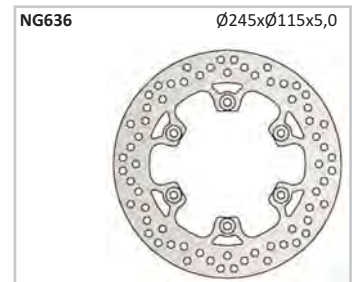

MODEL	YEAR	FRONT	REAR
NGR 50 Silver Bullit	10	NG113	
NTT 50	95-98	NG1022	DRUM
Quartz 50	96	NG130	DRUM
Sfera 50 FL Rst	95-97	NG130	DRUM
Sfera 50 FL Rst	98-99	NG610	DRUM
Stealth 50	98	NG612	
Storm 50	94-97	NG1022	DRUM
Typhoon 50	94-09	NG023 *	DRUM
Typhoon Benetton	97	NG1022	DRUM
Typhoon Martini	97	NG1022	DRUM
Typhoon X-R 50	00	NG023 *	DRUM
Vespa ET 2 50	97-05	NG610	DRUM
Vespa ET 2 I.E. 50	97-05	NG610	DRUM
Vespa ET 4 50	96-05	NG610	DRUM
Vespa LX 50 2T / 4T	05-11	NG610	DRUM
Vespa LX 50 4T Touring	12-13	NG610	DRUM
Vespa LXV 50 2T	07-09	NG610	DRUM
Vespa S 50 2T	07-11	NG610	DRUM
Vespa S 50 2T Sport	12-13	NG610	DRUM
Zip 50	95-00	NG406	DRUM
Zip 50	01-08	NG366	DRUM
Zip 50 2T	00-	NG233	DRUM
Zip 50 4T	00-12	NG233	DRUM
Zip 50 Base FD	95	NG406	DRUM
Zip 50 Base TT	95	NG406	DRUM
Zip 50 Catalyzed	00-02	NG233	DRUM
Zip 50 Disco	96-99	NG406	DRUM
Zip 50 Electrico	00-	NG233	DRUM
Zip Faster Rider 50	97-	NG406	DRUM
Zip 50 SP	96-08	NG610	DRUM
Zip Sport Fast Rider 50	93-	NG406	DRUM
Zip 50 RST	96-97	NG406	DRUM
Zip II 50	01	NG233	DRUM
Sfera 75	96-99	NG610	DRUM
Skipper 80	96	NG130	DRUM
Typhoon 80	95-99	NG1022	DRUM
Diesis 100	03	NG087	DRUM
Fly 100	06-08	NG610	DRUM
Free 100 4T	01-02	NG113	DRUM
Zip 100	06-07	NG366	DRUM
Beverly 125	03-07	NG1001	NG1001
Carnaby 125 ES	07-08	NG1001	NG1001
Fly 125	04-11	NG610	DRUM
Hexagon GTX 125	02-03	NG638	NG113
Hexagon LX 2T 125	98-99	NG130	DRUM
Hexagon LX 4T 125	98-07	NG130	DRUM
Liberty 125 2T	97-11	NG113	DRUM
Liberty 125 4T	07-08	NG113	DRUM
Liberty 125 4T	10-12	NG1090	DRUM
Liberty 125 4T Delivery	08	NG113	DRUM
Liberty 125 4T RST	10-12	NG1090	DRUM
Liberty 125 4T Sport	06-08	NG113	
MP3 125 / ie	06-09	NG1090	NG638
MP3 125 Hibeido	09-10	NG1090	NG638
MP3 125 RL	06-07	NG1090	NG638
Sfera 4T 125	95-97	NG130	DRUM
Skipper 125	93-97	NG130	DRUM
Skipper 125 LX	98-02	NG365	DRUM
Skipper 125 ST 4T	00	NG130	DRUM
SKR 125	96-	NG612	
SKR ST 125 4T	01-02	NG365	DRUM
Stealth 125	96-	NG612	
Super Hexagon GTX	01	NG638	NG113
Super Hexagon GTX 11"	00	NG130	NG130
Super Hexagon GTX 12"	00	NG130	NG130
Typhoon 125	95-00	NG023 *	DRUM
Typhoon X-R 125	00	NG023 *	DRUM
Vespa ET 4 125	96-02	NG610	DRUM
Vespa Granturismo 125 4T	03-07	NG113	NG113
Vespa Granturismo 125 L	01-03	NG612	NG366
Vespa GTS 125	07-11	NG113	NG113
Vespa GTS 125 Super 4T	07-11	NG113	NG113
Vespa GTV 125 4T	08	NG113	NG113
Vespa LX 125 ie 3 Speed	05-13	NG610	DRUM
Vespa LXV 4T	07-12	NG610	DRUM
Vespa PX 125	96-11	NG610	DRUM
X7 125 / X7 Evo 125 ie	08-11	NG1001	NG638