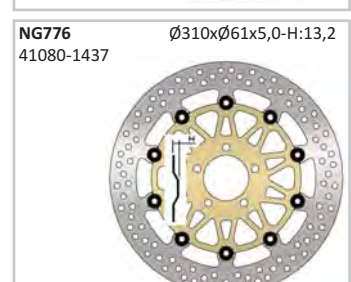

MODEL	YEAR	FRONT	REAR
Katana 50 Racing	99-02	NG074	
Katana 50 Replica Movistar	01-02	NG074	
Katana 50 W	99-03	NG074	
Zillion UX 50	99-03	NG074	DRUM
Address 100		NG074	DRUM
Hocuto 110		NG074	DRUM
Burgman 125	02-05	NG453	NG064
Epicuro 125	00-02	NG443	DRUM
Burgman UH 125	06-13	NG1061	NG1061
Intruder 125 LC	04/07	NG1142	
Intruder 125 LC	08/09	NG1142	
Marauder 125	04/10	NG1142	
Burgman 150	02-05	NG453	NG064
Epicuro 150	00-02	NG443	DRUM
Burgman UH 200	06-12	NG1061	NG1061
Burgman AN 250	98-03	NG196	NG691
Burgman AN 250	04-06	NG1040	NG1055
Burgman AN 250	07-08	NG1040	
GSF 250 Bandit	90-96	NG120	NG121
GSX 250	91	NG120	NG121
GSX 250 R	89	NG239	
RGV 250	89-90	NG239	
Burgman AN 400	98-02	NG196	NG691
Burgman AN 400	03-04	NG1040	NG1055
Burgman 400 / A	05-12	NG1040	
GSF 400	89-	NG120	NG121
GSF 400 Bandit	89-90	NG239	NG121
GSF 400 Bandit	91-95	NG120	NG121
GSF 400 Bandit	96-97	NG239	
GSR 400	06-08	NG1104	NG1174
GSX 400	88-90	NG239	NG121
GSX 400 Inazuma	00	NG239	NG240
GSX 400 Katana	92	NG239	NG121
GSX 400 F	89-90	NG239	NG121
GSX 400 R Impulse S Type	94-96	NG239	NG121
GSX 400 X Impulse	99	NG239	NG121
RF 400 R	93-97	NG239	NG240
GS 500	89-08	NG120	NG121
GS 500 F	89-08	NG120	NG121
DSR 600	06	NG1041	
GSF 600 Bandit	95-04	NG239	NG240
GSF 600 Bandit S	95-04	NG239	NG240
GSR 600 / ABS	06-10	NG1104	NG1174
GSX 600 F	89-97	NG239	NG121
GSX 600 F	98-03	NG239	NG240
GSX 600 F	04-06	NG1000	NG240
GSX-R 600 V,W,X,Y,K1,K2,K3	97-03	NG458	NG714
GSX-R 600 K4,K5	04-05	NG790	NG714
GSX-R 600 K6,K7	06-07	NG1041	NG714
GSX-R 600 K8 - L2	08-12	NG1214	NG714
RF 600 R	93-97	NG239	NG240
Burgman AN 650 Executive ABS	04-11	NG1040	
Burgman AN 650 Executive ABS	11-12	NG1040	
DL 650 V-Strom	04-06	NG1053	NG1094
DL 650 V-Strom	07-11	NG1104	NG1094
DL 650 V-Strom ABS	07-12	NG1104	NG1094
GSF 650 Bandit	05-06	NG1000	NG240
GSF 650 Bandit N	07-10	NG1104	NG1174
GSF 650 Bandit S / ABS	06		
GSF 650 Bandit S / ABS	07-11	NG1104	NG1174
GSF 650 Bandit SA	12	NG1104	NG1174
GSX 650 F / ABS	08-12	NG1104	NG1174
SV 650	99-02	NG239	NG240
SV 650	03-11	NG1000	NG714
SV 650 ABS	07-10	NG1278	
SV 650 S	99-02	NG239	NG240
SV 650 S	03-11	NG1000	NG714
SV 650 S ABS	07-10	NG1278	
SVF 650 Gladius	09-12	NG1278	NG1174
V - Strom 650 / ABS	12	NG1104	NG1094
GSR 750	11-12	NG1104	NG1174
GSX 750	97-		NG240
GSX 750 F	89-97	NG239	NG121
GSX 750 F	98-03	NG239	NG240
GSX 750 F	04-06	NG1000	NG240
GSX-R 750	85-87		NG714
GSX-R 750	88-95		NG240