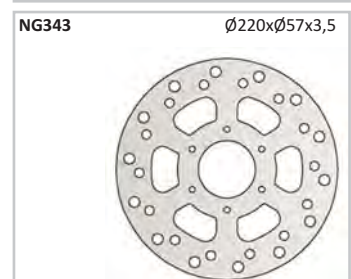

MODEL	YEAR	FRONT	REAR
ZX 6 R 636 Ninja	05-13	NG1056	NG100
ZZR 600 Ninja	90-92	NG750	
ZZR 600 Ninja	93-03	NG750	NG637
ER 6 F Non ABS	06-13	NG1056	NG100
ER 6 F ABS	12-13	NG1056	
ER 6 N Non ABS	06-13	NG1056	NG100
ER 6 N ABS	12-13	NG1056	
ER 650 F	06	NG1056	NG100
Ninja 650 R	06-08	NG1056	NG100
Versys 650	07-11	NG1056	NG100
GPZ 750 Turbo	84-86	NG687	NG154
GPZ 750 Turbo	87	NG687	
GPZ 750 R Ninja	85-86	NG687	
Z 750	03-06	NG750	NG100
Z 750	07-12	NG1056	
Z 750 S	04-06	NG750	NG100
Z 750 Urban Spoet Ed	10-11	NG750	
Zephyr 750	91-	NG750	
ZR Zephyr 750	92-97	NG750	
ZR 7 750	98-03	NG750	NG637
ZR 7 750	04-05	NG750	NG100
ZR 7 750	06		NG100
ZR 7 750 S	99-04	NG750	
ZR 7 750 S	05-06	NG750	NG100
ZX 7 750 R Ninja	96-03	NG166	NG156
ZX 7 750 RR Ninja	96-00	NG166	NG156
ZXR 750	88-90	NG776	
ZXR 750	91-95	NG166	NG156
GPZ 900 R Ninja	84-89	NG687	NG154
GPZ 900 R Ninja	90-03	NG750	
ZL Eliminator	85-86	NG687	NG154
ZL Eliminator	87		NG154
ZX 9 R Ninja	94-97	NG166	
ZX 9 R 900 Ninja	98-99		NG100
ZX 9 R 900 Ninja	00-01	NG776	NG100
ZX 9 R 900 Ninja	02-03	NG166	NG100
GPZ 1000 RX	85-87	NG687	
GTR 1000 Concours	86-93	NG154	NG156
GTR 1000	94-03	NG750	
KLV 1000	04-07	NG1053	NG1094
Z 1000	81-82	NG188	NG188
Z 1000	03-06	NG750	NG100
Z 1000 / ABS	07-12	NG1056	
Z 1000 K1 LTD	83	NG188	NG188
Z 1000 L	87	NG687	
Z 1000 R	83		NG188
ZX 10R 1000 Ninja	04-07	NG1056	NG100
ZX 10R 1000 Ninja	08-13	NG1213	NG100
ZZ 1000 R	93-01	NG166	
GPZ 1100	82	NG188	NG188
GPZ 1100	83-85	NG687	NG188
GPZ 1100	95-98	NG750	NG188
GPZ 1100 S	95-01	NG750	
Z 1100 GP	81-83	NG188	NG188
Z 1100 R	84	NG776	NG188
Z 1100 Spectre	82-83	NG188	NG188
ZR 1100 Zephyr	92-98	NG776	NG156
ZRX 1100	96-00	NG776	
ZZR 1100 Ninja	90-92	NG776	
ZZR 1100 Ninja	93-01	NG166	
ZRX 1200 R	01-05	NG776	
ZRX 1200 S	01-05	NG776	
ZX 1200 R Ninja	00-03	NG166	
ZX 1200 R Ninja	06	NG750	
ZZ 1200 R	02-03	NG166	
GTR 1400	07-11	NG1213	
ZZR 1400 Ninja / ABS	06-13	NG1213	
VN 1500 Vulcan	92		NG188
VN 1500 Vulcan SE	88-92		NG188
VN 1500 Vulcan Mean Streak	02-03	NG166	
VN 1600 Vulcan Mean Streak	04	NG166	
KL			
Helios 50	98	NG1022	DRUM
Krypton 50	99-	NG1022	DRUM
XR7 50	98-	NG1022	DRUM
Nox 125	00-	NG1022