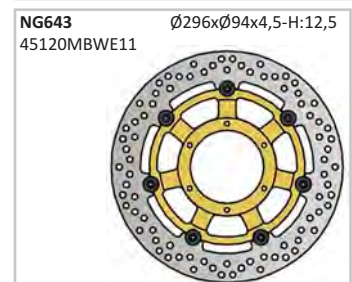

MODEL	YEAR	FRONT	REAR
NGR 50 Silver Bullit	10	NG113	
NTT 50	95-98	NG1022	DRUM
Quartz 50	96	NG130	DRUM
Sfera 50 FL Rst	95-97	NG130	DRUM
Sfera 50 FL Rst	98-99	NG610	DRUM
Stealth 50	98	NG612	
Storm 50	94-97	NG1022	DRUM
Typhoon 50	94-09	NG023 *	DRUM
Typhoon Benetton	97	NG1022	DRUM
Typhoon Martini	97	NG1022	DRUM
Typhoon X-R 50	00	NG023 *	DRUM
Vespa ET 2 50	97-05	NG610	DRUM
Vespa ET 2 I.E. 50	97-05	NG610	DRUM
Vespa ET 4 50	96-05	NG610	DRUM
Vespa LX 50 2T / 4T	05-11	NG610	DRUM
Vespa LX 50 4T Touring	12-13	NG610	DRUM
Vespa LXV 50 2T	07-09	NG610	DRUM
Vespa S 50 2T	07-11	NG610	DRUM
Vespa S 50 2T Sport	12-13	NG610	DRUM
Zip 50	95-00	NG406	DRUM
Zip 50	01-08	NG366	DRUM
Zip 50 2T	00-	NG233	DRUM
Zip 50 4T	00-12	NG233	DRUM
Zip 50 Base FD	95	NG406	DRUM
Zip 50 Base TT	95	NG406	DRUM
Zip 50 Catalyzed	00-02	NG233	DRUM
Zip 50 Disco	96-99	NG406	DRUM
Zip 50 Electrico	00-	NG233	DRUM
Zip Faster Rider 50	97-	NG406	DRUM
Zip 50 SP	96-08	NG610	DRUM
Zip Sport Fast Rider 50	93-	NG406	DRUM
Zip 50 RST	96-97	NG406	DRUM
Zip II 50	01	NG233	DRUM
Sfera 75	96-99	NG610	DRUM
Skipper 80	96	NG130	DRUM
Typhoon 80	95-99	NG1022	DRUM
Diesis 100	03	NG087	DRUM
Fly 100	06-08	NG610	DRUM
Free 100 4T	01-02	NG113	DRUM
Zip 100	06-07	NG366	DRUM
Beverly 125	03-07	NG1001	NG1001
Carnaby 125 ES	07-08	NG1001	NG1001
Fly 125	04-11	NG610	DRUM
Hexagon GTX 125	02-03	NG638	NG113
Hexagon LX 2T 125	98-99	NG130	DRUM
Hexagon LX 4T 125	98-07	NG130	DRUM
Liberty 125 2T	97-11	NG113	DRUM
Liberty 125 4T	07-08	NG113	DRUM
Liberty 125 4T	10-12	NG1090	DRUM
Liberty 125 4T Delivery	08	NG113	DRUM
Liberty 125 4T RST	10-12	NG1090	DRUM
Liberty 125 4T Sport	06-08	NG113	
MP3 125 / ie	06-09	NG1090	NG638
MP3 125 Hibeido	09-10	NG1090	NG638
MP3 125 RL	06-07	NG1090	NG638
Sfera 4T 125	95-97	NG130	DRUM
Skipper 125	93-97	NG130	DRUM
Skipper 125 LX	98-02	NG365	DRUM
Skipper 125 ST 4T	00	NG130	DRUM
SKR 125	96-	NG612	
SKR ST 125 4T	01-02	NG365	DRUM
Stealth 125	96-	NG612	
Super Hexagon GTX	01	NG638	NG113
Super Hexagon GTX 11"	00	NG130	NG130
Super Hexagon GTX 12"	00	NG130	NG130
Typhoon 125	95-00	NG023 *	DRUM
Typhoon X-R 125	00	NG023 *	DRUM
Vespa ET 4 125	96-02	NG610	DRUM
Vespa Granturismo 125 4T	03-07	NG113	NG113
Vespa Granturismo 125 L	01-03	NG612	NG366
Vespa GTS 125	07-11	NG113	NG113
Vespa GTS 125 Super 4T	07-11	NG113	NG113
Vespa GTV 125 4T	08	NG113	NG113
Vespa LX 125 ie 3 Speed	05-13	NG610	DRUM
Vespa LXV 4T	07-12	NG610	DRUM
Vespa PX 125	96-11	NG610	DRUM
X7 125 / X7 Evo 125 ie	08-11	NG1001	NG638