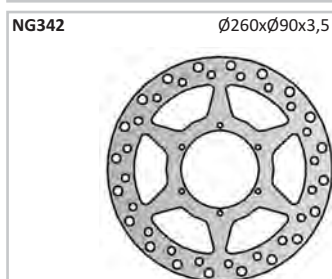

MODEL	YEAR	FRONT	REAR
ZX 6 R 636 Ninja	05-13	NG1056	NG100
ZZR 600 Ninja	90-92	NG750	
ZZR 600 Ninja	93-03	NG750	NG637
ER 6 F Non ABS	06-13	NG1056	NG100
ER 6 F ABS	12-13	NG1056	
ER 6 N Non ABS	06-13	NG1056	NG100
ER 6 N ABS	12-13	NG1056	
ER 650 F	06	NG1056	NG100
Ninja 650 R	06-08	NG1056	NG100
Versys 650	07-11	NG1056	NG100
GPZ 750 Turbo	84-86	NG687	NG154
GPZ 750 Turbo	87	NG687	
GPZ 750 R Ninja	85-86	NG687	
Z 750	03-06	NG750	NG100
Z 750	07-12	NG1056	
Z 750 S	04-06	NG750	NG100
Z 750 Urban Spoet Ed	10-11	NG750	
Zephyr 750	91-	NG750	
ZR Zephyr 750	92-97	NG750	
ZR 7 750	98-03	NG750	NG637
ZR 7 750	04-05	NG750	NG100
ZR 7 750	06		NG100
ZR 7 750 S	99-04	NG750	
ZR 7 750 S	05-06	NG750	NG100
ZX 7 750 R Ninja	96-03	NG166	NG156
ZX 7 750 RR Ninja	96-00	NG166	NG156
ZXR 750	88-90	NG776	
ZXR 750	91-95	NG166	NG156
GPZ 900 R Ninja	84-89	NG687	NG154
GPZ 900 R Ninja	90-03	NG750	
ZL Eliminator	85-86	NG687	NG154
ZL Eliminator	87		NG154
ZX 9 R Ninja	94-97	NG166	
ZX 9 R 900 Ninja	98-99		NG100
ZX 9 R 900 Ninja	00-01	NG776	NG100
ZX 9 R 900 Ninja	02-03	NG166	NG100
GPZ 1000 RX	85-87	NG687	
GTR 1000 Concours	86-93	NG154	NG156
GTR 1000	94-03	NG750	
KLV 1000	04-07	NG1053	NG1094
Z 1000	81-82	NG188	NG188
Z 1000	03-06	NG750	NG100
Z 1000 / ABS	07-12	NG1056	
Z 1000 K1 LTD	83	NG188	NG188
Z 1000 L	87	NG687	
Z 1000 R	83		NG188
ZX 10R 1000 Ninja	04-07	NG1056	NG100
ZX 10R 1000 Ninja	08-13	NG1213	NG100
ZZ 1000 R	93-01	NG166	
GPZ 1100	82	NG188	NG188
GPZ 1100	83-85	NG687	NG188
GPZ 1100	95-98	NG750	NG188
GPZ 1100 S	95-01	NG750	
Z 1100 GP	81-83	NG188	NG188
Z 1100 R	84	NG776	NG188
Z 1100 Spectre	82-83	NG188	NG188
ZR 1100 Zephyr	92-98	NG776	NG156
ZRX 1100	96-00	NG776	
ZZR 1100 Ninja	90-92	NG776	
ZZR 1100 Ninja	93-01	NG166	
ZRX 1200 R	01-05	NG776	
ZRX 1200 S	01-05	NG776	
ZX 1200 R Ninja	00-03	NG166	
ZX 1200 R Ninja	06	NG750	
ZZ 1200 R	02-03	NG166	
GTR 1400	07-11	NG1213	
ZZR 1400 Ninja / ABS	06-13	NG1213	
VN 1500 Vulcan	92		NG188
VN 1500 Vulcan SE	88-92		NG188
VN 1500 Vulcan Mean Streak	02-03	NG166	
VN 1600 Vulcan Mean Streak	04	NG166	
KL			
Helios 50	98	NG1022	DRUM
Krypton 50	99-	NG1022	DRUM
XR7 50	98-	NG1022	DRUM
Nox 125	00-	NG1022