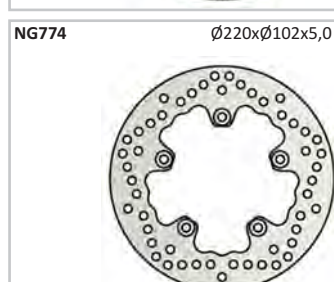

MODEL	YEAR	FRONT	REAR
Katana 50 Racing	99-02	NG074	
Katana 50 Replica Movistar	01-02	NG074	
Katana 50 W	99-03	NG074	
Zillion UX 50	99-03	NG074	DRUM
Address 100		NG074	DRUM
Hocuto 110		NG074	DRUM
Burgman 125	02-05	NG453	NG064
Epicuro 125	00-02	NG443	DRUM
Burgman UH 125	06-13	NG1061	NG1061
Intruder 125 LC	04/07	NG1142	
Intruder 125 LC	08/09	NG1142	
Marauder 125	04/10	NG1142	
Burgman 150	02-05	NG453	NG064
Epicuro 150	00-02	NG443	DRUM
Burgman UH 200	06-12	NG1061	NG1061
Burgman AN 250	98-03	NG196	NG691
Burgman AN 250	04-06	NG1040	NG1055
Burgman AN 250	07-08	NG1040	
GSF 250 Bandit	90-96	NG120	NG121
GSX 250	91	NG120	NG121
GSX 250 R	89	NG239	
RGV 250	89-90	NG239	
Burgman AN 400	98-02	NG196	NG691
Burgman AN 400	03-04	NG1040	NG1055
Burgman 400 / A	05-12	NG1040	
GSF 400	89-	NG120	NG121
GSF 400 Bandit	89-90	NG239	NG121
GSF 400 Bandit	91-95	NG120	NG121
GSF 400 Bandit	96-97	NG239	
GSR 400	06-08	NG1104	NG1174
GSX 400	88-90	NG239	NG121
GSX 400 Inazuma	00	NG239	NG240
GSX 400 Katana	92	NG239	NG121
GSX 400 F	89-90	NG239	NG121
GSX 400 R Impulse S Type	94-96	NG239	NG121
GSX 400 X Impulse	99	NG239	NG121
RF 400 R	93-97	NG239	NG240
GS 500	89-08	NG120	NG121
GS 500 F	89-08	NG120	NG121
DSR 600	06	NG1041	
GSF 600 Bandit	95-04	NG239	NG240
GSF 600 Bandit S	95-04	NG239	NG240
GSR 600 / ABS	06-10	NG1104	NG1174
GSX 600 F	89-97	NG239	NG121
GSX 600 F	98-03	NG239	NG240
GSX 600 F	04-06	NG1000	NG240
GSX-R 600 V,W,X,Y,K1,K2,K3	97-03	NG458	NG714
GSX-R 600 K4,K5	04-05	NG790	NG714
GSX-R 600 K6,K7	06-07	NG1041	NG714
GSX-R 600 K8 - L2	08-12	NG1214	NG714
RF 600 R	93-97	NG239	NG240
Burgman AN 650 Executive ABS	04-11	NG1040	
Burgman AN 650 Executive ABS	11-12	NG1040	
DL 650 V-Strom	04-06	NG1053	NG1094
DL 650 V-Strom	07-11	NG1104	NG1094
DL 650 V-Strom ABS	07-12	NG1104	NG1094
GSF 650 Bandit	05-06	NG1000	NG240
GSF 650 Bandit N	07-10	NG1104	NG1174
GSF 650 Bandit S / ABS	06		
GSF 650 Bandit S / ABS	07-11	NG1104	NG1174
GSF 650 Bandit SA	12	NG1104	NG1174
GSX 650 F / ABS	08-12	NG1104	NG1174
SV 650	99-02	NG239	NG240
SV 650	03-11	NG1000	NG714
SV 650 ABS	07-10	NG1278	
SV 650 S	99-02	NG239	NG240
SV 650 S	03-11	NG1000	NG714
SV 650 S ABS	07-10	NG1278	
SVF 650 Gladius	09-12	NG1278	NG1174
V - Strom 650 / ABS	12	NG1104	NG1094
GSR 750	11-12	NG1104	NG1174
GSX 750	97-		NG240
GSX 750 F	89-97	NG239	NG121
GSX 750 F	98-03	NG239	NG240
GSX 750 F	04-06	NG1000	NG240
GSX-R 750	85-87		NG714
GSX-R 750	88-95		NG240