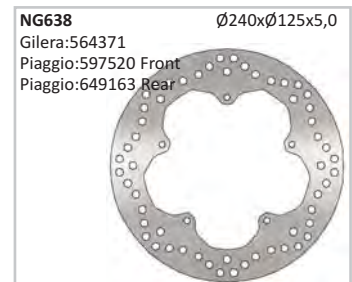

MODEL	YEAR	FRONT	REAR
NGR 50 Silver Bullit	10	NG113	
NTT 50	95-98	NG1022	DRUM
Quartz 50	96	NG130	DRUM
Sfera 50 FL Rst	95-97	NG130	DRUM
Sfera 50 FL Rst	98-99	NG610	DRUM
Stealth 50	98	NG612	
Storm 50	94-97	NG1022	DRUM
Typhoon 50	94-09	NG023 *	DRUM
Typhoon Benetton	97	NG1022	DRUM
Typhoon Martini	97	NG1022	DRUM
Typhoon X-R 50	00	NG023 *	DRUM
Vespa ET 2 50	97-05	NG610	DRUM
Vespa ET 2 I.E. 50	97-05	NG610	DRUM
Vespa ET 4 50	96-05	NG610	DRUM
Vespa LX 50 2T / 4T	05-11	NG610	DRUM
Vespa LX 50 4T Touring	12-13	NG610	DRUM
Vespa LXV 50 2T	07-09	NG610	DRUM
Vespa S 50 2T	07-11	NG610	DRUM
Vespa S 50 2T Sport	12-13	NG610	DRUM
Zip 50	95-00	NG406	DRUM
Zip 50	01-08	NG366	DRUM
Zip 50 2T	00-	NG233	DRUM
Zip 50 4T	00-12	NG233	DRUM
Zip 50 Base FD	95	NG406	DRUM
Zip 50 Base TT	95	NG406	DRUM
Zip 50 Catalyzed	00-02	NG233	DRUM
Zip 50 Disco	96-99	NG406	DRUM
Zip 50 Electrico	00-	NG233	DRUM
Zip Faster Rider 50	97-	NG406	DRUM
Zip 50 SP	96-08	NG610	DRUM
Zip Sport Fast Rider 50	93-	NG406	DRUM
Zip 50 RST	96-97	NG406	DRUM
Zip II 50	01	NG233	DRUM
Sfera 75	96-99	NG610	DRUM
Skipper 80	96	NG130	DRUM
Typhoon 80	95-99	NG1022	DRUM
Diesis 100	03	NG087	DRUM
Fly 100	06-08	NG610	DRUM
Free 100 4T	01-02	NG113	DRUM
Zip 100	06-07	NG366	DRUM
Beverly 125	03-07	NG1001	NG1001
Carnaby 125 ES	07-08	NG1001	NG1001
Fly 125	04-11	NG610	DRUM
Hexagon GTX 125	02-03	NG638	NG113
Hexagon LX 2T 125	98-99	NG130	DRUM
Hexagon LX 4T 125	98-07	NG130	DRUM
Liberty 125 2T	97-11	NG113	DRUM
Liberty 125 4T	07-08	NG113	DRUM
Liberty 125 4T	10-12	NG1090	DRUM
Liberty 125 4T Delivery	08	NG113	DRUM
Liberty 125 4T RST	10-12	NG1090	DRUM
Liberty 125 4T Sport	06-08	NG113	
MP3 125 / ie	06-09	NG1090	NG638
MP3 125 Hibeido	09-10	NG1090	NG638
MP3 125 RL	06-07	NG1090	NG638
Sfera 4T 125	95-97	NG130	DRUM
Skipper 125	93-97	NG130	DRUM
Skipper 125 LX	98-02	NG365	DRUM
Skipper 125 ST 4T	00	NG130	DRUM
SKR 125	96-	NG612	
SKR ST 125 4T	01-02	NG365	DRUM
Stealth 125	96-	NG612	
Super Hexagon GTX	01	NG638	NG113
Super Hexagon GTX 11"	00	NG130	NG130
Super Hexagon GTX 12"	00	NG130	NG130
Typhoon 125	95-00	NG023 *	DRUM
Typhoon X-R 125	00	NG023 *	DRUM
Vespa ET 4 125	96-02	NG610	DRUM
Vespa Granturismo 125 4T	03-07	NG113	NG113
Vespa Granturismo 125 L	01-03	NG612	NG366
Vespa GTS 125	07-11	NG113	NG113
Vespa GTS 125 Super 4T	07-11	NG113	NG113
Vespa GTV 125 4T	08	NG113	NG113
Vespa LX 125 ie 3 Speed	05-13	NG610	DRUM
Vespa LXV 4T	07-12	NG610	DRUM
Vespa PX 125	96-11	NG610	DRUM
X7 125 / X7 Evo 125 ie	08-11	NG1001	NG638