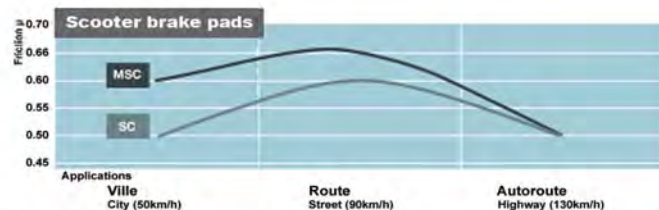

Dynamo results

STREET

Especially designed for powerful bikes : Big Customs, heavy Trail bikes, Roadster, GT, Supersport.

A3+

STREET

Sintered metal rear brake pads for street and racing use.

RX3