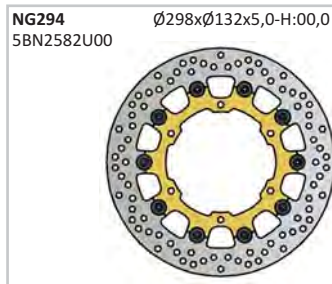

MODEL	YEAR	FRONT	REAR
ZX 6 R 636 Ninja	05-13	NG1056	NG100
ZZR 600 Ninja	90-92	NG750	
ZZR 600 Ninja	93-03	NG750	NG637
ER 6 F Non ABS	06-13	NG1056	NG100
ER 6 F ABS	12-13	NG1056	
ER 6 N Non ABS	06-13	NG1056	NG100
ER 6 N ABS	12-13	NG1056	
ER 650 F	06	NG1056	NG100
Ninja 650 R	06-08	NG1056	NG100
Versys 650	07-11	NG1056	NG100
GPZ 750 Turbo	84-86	NG687	NG154
GPZ 750 Turbo	87	NG687	
GPZ 750 R Ninja	85-86	NG687	
Z 750	03-06	NG750	NG100
Z 750	07-12	NG1056	
Z 750 S	04-06	NG750	NG100
Z 750 Urban Spoet Ed	10-11	NG750	
Zephyr 750	91-	NG750	
ZR Zephyr 750	92-97	NG750	
ZR 7 750	98-03	NG750	NG637
ZR 7 750	04-05	NG750	NG100
ZR 7 750	06		NG100
ZR 7 750 S	99-04	NG750	
ZR 7 750 S	05-06	NG750	NG100
ZX 7 750 R Ninja	96-03	NG166	NG156
ZX 7 750 RR Ninja	96-00	NG166	NG156
ZXR 750	88-90	NG776	
ZXR 750	91-95	NG166	NG156
GPZ 900 R Ninja	84-89	NG687	NG154
GPZ 900 R Ninja	90-03	NG750	
ZL Eliminator	85-86	NG687	NG154
ZL Eliminator	87		NG154
ZX 9 R Ninja	94-97	NG166	
ZX 9 R 900 Ninja	98-99		NG100
ZX 9 R 900 Ninja	00-01	NG776	NG100
ZX 9 R 900 Ninja	02-03	NG166	NG100
GPZ 1000 RX	85-87	NG687	
GTR 1000 Concours	86-93	NG154	NG156
GTR 1000	94-03	NG750	
KLV 1000	04-07	NG1053	NG1094
Z 1000	81-82	NG188	NG188
Z 1000	03-06	NG750	NG100
Z 1000 / ABS	07-12	NG1056	
Z 1000 K1 LTD	83	NG188	NG188
Z 1000 L	87	NG687	
Z 1000 R	83		NG188
ZX 10R 1000 Ninja	04-07	NG1056	NG100
ZX 10R 1000 Ninja	08-13	NG1213	NG100
ZZ 1000 R	93-01	NG166	
GPZ 1100	82	NG188	NG188
GPZ 1100	83-85	NG687	NG188
GPZ 1100	95-98	NG750	NG188
GPZ 1100 S	95-01	NG750	
Z 1100 GP	81-83	NG188	NG188
Z 1100 R	84	NG776	NG188
Z 1100 Spectre	82-83	NG188	NG188
ZR 1100 Zephyr	92-98	NG776	NG156
ZRX 1100	96-00	NG776	
ZZR 1100 Ninja	90-92	NG776	
ZZR 1100 Ninja	93-01	NG166	
ZRX 1200 R	01-05	NG776	
ZRX 1200 S	01-05	NG776	
ZX 1200 R Ninja	00-03	NG166	
ZX 1200 R Ninja	06	NG750	
ZZ 1200 R	02-03	NG166	
GTR 1400	07-11	NG1213	
ZZR 1400 Ninja / ABS	06-13	NG1213	
VN 1500 Vulcan	92		NG188
VN 1500 Vulcan SE	88-92		NG188
VN 1500 Vulcan Mean Streak	02-03	NG166	
VN 1600 Vulcan Mean Streak	04	NG166	
KL			
Helios 50	98	NG1022	DRUM
Krypton 50	99-	NG1022	DRUM
XR7 50	98-	NG1022	DRUM
Nox 125	00-	NG1022