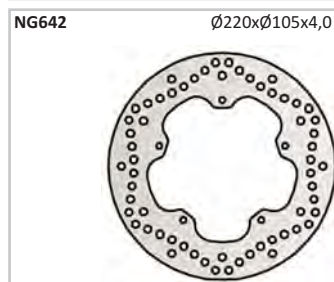

MODEL	YEAR	FRONT	REAR
NGR 50 Silver Bullit	10	NG113	
NTT 50	95-98	NG1022	DRUM
Quartz 50	96	NG130	DRUM
Sfera 50 FL Rst	95-97	NG130	DRUM
Sfera 50 FL Rst	98-99	NG610	DRUM
Stealth 50	98	NG612	
Storm 50	94-97	NG1022	DRUM
Typhoon 50	94-09	NG023 *	DRUM
Typhoon Benetton	97	NG1022	DRUM
Typhoon Martini	97	NG1022	DRUM
Typhoon X-R 50	00	NG023 *	DRUM
Vespa ET 2 50	97-05	NG610	DRUM
Vespa ET 2 I.E. 50	97-05	NG610	DRUM
Vespa ET 4 50	96-05	NG610	DRUM
Vespa LX 50 2T / 4T	05-11	NG610	DRUM
Vespa LX 50 4T Touring	12-13	NG610	DRUM
Vespa LXV 50 2T	07-09	NG610	DRUM
Vespa S 50 2T	07-11	NG610	DRUM
Vespa S 50 2T Sport	12-13	NG610	DRUM
Zip 50	95-00	NG406	DRUM
Zip 50	01-08	NG366	DRUM
Zip 50 2T	00-	NG233	DRUM
Zip 50 4T	00-12	NG233	DRUM
Zip 50 Base FD	95	NG406	DRUM
Zip 50 Base TT	95	NG406	DRUM
Zip 50 Catalyzed	00-02	NG233	DRUM
Zip 50 Disco	96-99	NG406	DRUM
Zip 50 Electrico	00-	NG233	DRUM
Zip Faster Rider 50	97-	NG406	DRUM
Zip 50 SP	96-08	NG610	DRUM
Zip Sport Fast Rider 50	93-	NG406	DRUM
Zip 50 RST	96-97	NG406	DRUM
Zip II 50	01	NG233	DRUM
Sfera 75	96-99	NG610	DRUM
Skipper 80	96	NG130	DRUM
Typhoon 80	95-99	NG1022	DRUM
Diesis 100	03	NG087	DRUM
Fly 100	06-08	NG610	DRUM
Free 100 4T	01-02	NG113	DRUM
Zip 100	06-07	NG366	DRUM
Beverly 125	03-07	NG1001	NG1001
Carnaby 125 ES	07-08	NG1001	NG1001
Fly 125	04-11	NG610	DRUM
Hexagon GTX 125	02-03	NG638	NG113
Hexagon LX 2T 125	98-99	NG130	DRUM
Hexagon LX 4T 125	98-07	NG130	DRUM
Liberty 125 2T	97-11	NG113	DRUM
Liberty 125 4T	07-08	NG113	DRUM
Liberty 125 4T	10-12	NG1090	DRUM
Liberty 125 4T Delivery	08	NG113	DRUM
Liberty 125 4T RST	10-12	NG1090	DRUM
Liberty 125 4T Sport	06-08	NG113	
MP3 125 / ie	06-09	NG1090	NG638
MP3 125 Hibeido	09-10	NG1090	NG638
MP3 125 RL	06-07	NG1090	NG638
Sfera 4T 125	95-97	NG130	DRUM
Skipper 125	93-97	NG130	DRUM
Skipper 125 LX	98-02	NG365	DRUM
Skipper 125 ST 4T	00	NG130	DRUM
SKR 125	96-	NG612	
SKR ST 125 4T	01-02	NG365	DRUM
Stealth 125	96-	NG612	
Super Hexagon GTX	01	NG638	NG113
Super Hexagon GTX 11"	00	NG130	NG130
Super Hexagon GTX 12"	00	NG130	NG130
Typhoon 125	95-00	NG023 *	DRUM
Typhoon X-R 125	00	NG023 *	DRUM
Vespa ET 4 125	96-02	NG610	DRUM
Vespa Granturismo 125 4T	03-07	NG113	NG113
Vespa Granturismo 125 L	01-03	NG612	NG366
Vespa GTS 125	07-11	NG113	NG113
Vespa GTS 125 Super 4T	07-11	NG113	NG113
Vespa GTV 125 4T	08	NG113	NG113
Vespa LX 125 ie 3 Speed	05-13	NG610	DRUM
Vespa LXV 4T	07-12	NG610	DRUM
Vespa PX 125	96-11	NG610	DRUM
X7 125 / X7 Evo 125 ie	08-11	NG1001	NG638