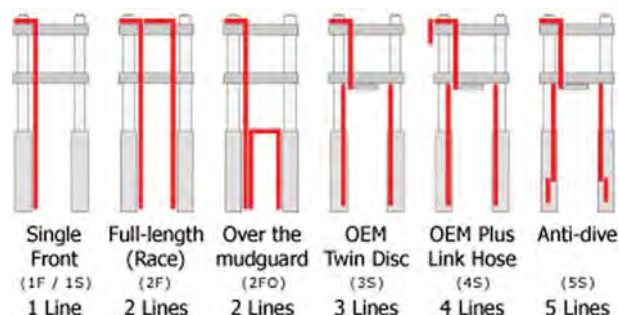

HEL PERFORMANCE BRAKE LINE KIT LAYOUTS

S: Standard Kit. As per the original brake line layout on your bike.

F: Full-Length "race" kit. Two Full Length Lines both running from master cylinder, one to the right hand caliper and one to the left hand caliper.

O: Over-the-mudguard. One full length line runs from master cylinder to the right hand caliper and the other connecting right and left calipers by routing over the mudguard.