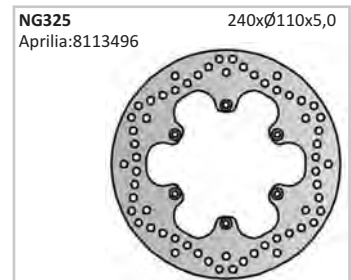

MODEL	YEAR	FRONT	REAR
ZX 6 R 636 Ninja	05-13	NG1056	NG100
ZZR 600 Ninja	90-92	NG750	
ZZR 600 Ninja	93-03	NG750	NG637
ER 6 F Non ABS	06-13	NG1056	NG100
ER 6 F ABS	12-13	NG1056	
ER 6 N Non ABS	06-13	NG1056	NG100
ER 6 N ABS	12-13	NG1056	
ER 650 F	06	NG1056	NG100
Ninja 650 R	06-08	NG1056	NG100
Versys 650	07-11	NG1056	NG100
GPZ 750 Turbo	84-86	NG687	NG154
GPZ 750 Turbo	87	NG687	
GPZ 750 R Ninja	85-86	NG687	
Z 750	03-06	NG750	NG100
Z 750	07-12	NG1056	
Z 750 S	04-06	NG750	NG100
Z 750 Urban Spoet Ed	10-11	NG750	
Zephyr 750	91-	NG750	
ZR Zephyr 750	92-97	NG750	
ZR 7 750	98-03	NG750	NG637
ZR 7 750	04-05	NG750	NG100
ZR 7 750	06		NG100
ZR 7 750 S	99-04	NG750	
ZR 7 750 S	05-06	NG750	NG100
ZX 7 750 R Ninja	96-03	NG166	NG156
ZX 7 750 RR Ninja	96-00	NG166	NG156
ZXR 750	88-90	NG776	
ZXR 750	91-95	NG166	NG156
GPZ 900 R Ninja	84-89	NG687	NG154
GPZ 900 R Ninja	90-03	NG750	
ZL Eliminator	85-86	NG687	NG154
ZL Eliminator	87		NG154
ZX 9 R Ninja	94-97	NG166	
ZX 9 R 900 Ninja	98-99		NG100
ZX 9 R 900 Ninja	00-01	NG776	NG100
ZX 9 R 900 Ninja	02-03	NG166	NG100
GPZ 1000 RX	85-87	NG687	
GTR 1000 Concours	86-93	NG154	NG156
GTR 1000	94-03	NG750	
KLV 1000	04-07	NG1053	NG1094
Z 1000	81-82	NG188	NG188
Z 1000	03-06	NG750	NG100
Z 1000 / ABS	07-12	NG1056	
Z 1000 K1 LTD	83	NG188	NG188
Z 1000 L	87	NG687	
Z 1000 R	83		NG188
ZX 10R 1000 Ninja	04-07	NG1056	NG100
ZX 10R 1000 Ninja	08-13	NG1213	NG100
ZZ 1000 R	93-01	NG166	
GPZ 1100	82	NG188	NG188
GPZ 1100	83-85	NG687	NG188
GPZ 1100	95-98	NG750	NG188
GPZ 1100 S	95-01	NG750	
Z 1100 GP	81-83	NG188	NG188
Z 1100 R	84	NG776	NG188
Z 1100 Spectre	82-83	NG188	NG188
ZR 1100 Zephyr	92-98	NG776	NG156
ZRX 1100	96-00	NG776	
ZZR 1100 Ninja	90-92	NG776	
ZZR 1100 Ninja	93-01	NG166	
ZRX 1200 R	01-05	NG776	
ZRX 1200 S	01-05	NG776	
ZX 1200 R Ninja	00-03	NG166	
ZX 1200 R Ninja	06	NG750	
ZZ 1200 R	02-03	NG166	
GTR 1400	07-11	NG1213	
ZZR 1400 Ninja / ABS	06-13	NG1213	
VN 1500 Vulcan	92		NG188
VN 1500 Vulcan SE	88-92		NG188
VN 1500 Vulcan Mean Streak	02-03	NG166	
VN 1600 Vulcan Mean Streak	04	NG166	
KL			
Helios 50	98	NG1022	DRUM
Krypton 50	99-	NG1022	DRUM
XR7 50	98-	NG1022	DRUM
Nox 125	00-	NG1022