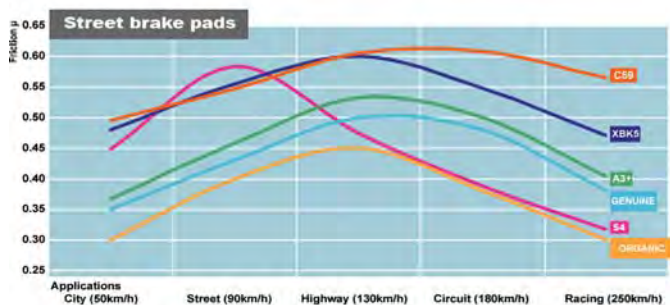

Dynamo results

STREET

Especially designed for powerful bikes : Big Customs, heavy Trail bikes, Roadster, GT, Supersport.

A3+

STREET

Sintered metal rear brake pads for street and racing use.

RX3