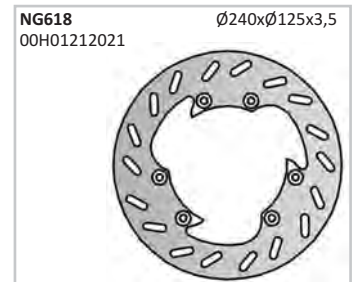

MODEL	YEAR	FRONT	REAR
NGR 50 Silver Bullit	10	NG113	
NTT 50	95-98	NG1022	DRUM
Quartz 50	96	NG130	DRUM
Sfera 50 FL Rst	95-97	NG130	DRUM
Sfera 50 FL Rst	98-99	NG610	DRUM
Stealth 50	98	NG612	
Storm 50	94-97	NG1022	DRUM
Typhoon 50	94-09	NG023 *	DRUM
Typhoon Benetton	97	NG1022	DRUM
Typhoon Martini	97	NG1022	DRUM
Typhoon X-R 50	00	NG023 *	DRUM
Vespa ET 2 50	97-05	NG610	DRUM
Vespa ET 2 I.E. 50	97-05	NG610	DRUM
Vespa ET 4 50	96-05	NG610	DRUM
Vespa LX 50 2T / 4T	05-11	NG610	DRUM
Vespa LX 50 4T Touring	12-13	NG610	DRUM
Vespa LXV 50 2T	07-09	NG610	DRUM
Vespa S 50 2T	07-11	NG610	DRUM
Vespa S 50 2T Sport	12-13	NG610	DRUM
Zip 50	95-00	NG406	DRUM
Zip 50	01-08	NG366	DRUM
Zip 50 2T	00-	NG233	DRUM
Zip 50 4T	00-12	NG233	DRUM
Zip 50 Base FD	95	NG406	DRUM
Zip 50 Base TT	95	NG406	DRUM
Zip 50 Catalyzed	00-02	NG233	DRUM
Zip 50 Disco	96-99	NG406	DRUM
Zip 50 Electrico	00-	NG233	DRUM
Zip Faster Rider 50	97-	NG406	DRUM
Zip 50 SP	96-08	NG610	DRUM
Zip Sport Fast Rider 50	93-	NG406	DRUM
Zip 50 RST	96-97	NG406	DRUM
Zip II 50	01	NG233	DRUM
Sfera 75	96-99	NG610	DRUM
Skipper 80	96	NG130	DRUM
Typhoon 80	95-99	NG1022	DRUM
Diesis 100	03	NG087	DRUM
Fly 100	06-08	NG610	DRUM
Free 100 4T	01-02	NG113	DRUM
Zip 100	06-07	NG366	DRUM
Beverly 125	03-07	NG1001	NG1001
Carnaby 125 ES	07-08	NG1001	NG1001
Fly 125	04-11	NG610	DRUM
Hexagon GTX 125	02-03	NG638	NG113
Hexagon LX 2T 125	98-99	NG130	DRUM
Hexagon LX 4T 125	98-07	NG130	DRUM
Liberty 125 2T	97-11	NG113	DRUM
Liberty 125 4T	07-08	NG113	DRUM
Liberty 125 4T	10-12	NG1090	DRUM
Liberty 125 4T Delivery	08	NG113	DRUM
Liberty 125 4T RST	10-12	NG1090	DRUM
Liberty 125 4T Sport	06-08	NG113	
MP3 125 / ie	06-09	NG1090	NG638
MP3 125 Hibeido	09-10	NG1090	NG638
MP3 125 RL	06-07	NG1090	NG638
Sfera 4T 125	95-97	NG130	DRUM
Skipper 125	93-97	NG130	DRUM
Skipper 125 LX	98-02	NG365	DRUM
Skipper 125 ST 4T	00	NG130	DRUM
SKR 125	96-	NG612	
SKR ST 125 4T	01-02	NG365	DRUM
Stealth 125	96-	NG612	
Super Hexagon GTX	01	NG638	NG113
Super Hexagon GTX 11"	00	NG130	NG130
Super Hexagon GTX 12"	00	NG130	NG130
Typhoon 125	95-00	NG023 *	DRUM
Typhoon X-R 125	00	NG023 *	DRUM
Vespa ET 4 125	96-02	NG610	DRUM
Vespa Granturismo 125 4T	03-07	NG113	NG113
Vespa Granturismo 125 L	01-03	NG612	NG366
Vespa GTS 125	07-11	NG113	NG113
Vespa GTS 125 Super 4T	07-11	NG113	NG113
Vespa GTV 125 4T	08	NG113	NG113
Vespa LX 125 ie 3 Speed	05-13	NG610	DRUM
Vespa LXV 4T	07-12	NG610	DRUM
Vespa PX 125	96-11	NG610	DRUM
X7 125 / X7 Evo 125 ie	08-11	NG1001	NG638