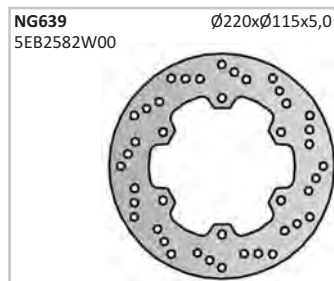

MODEL	YEAR	FRONT	REAR
NGR 50 Silver Bullit	10	NG113	
NTT 50	95-98	NG1022	DRUM
Quartz 50	96	NG130	DRUM
Sfera 50 FL Rst	95-97	NG130	DRUM
Sfera 50 FL Rst	98-99	NG610	DRUM
Stealth 50	98	NG612	
Storm 50	94-97	NG1022	DRUM
Typhoon 50	94-09	NG023 *	DRUM
Typhoon Benetton	97	NG1022	DRUM
Typhoon Martini	97	NG1022	DRUM
Typhoon X-R 50	00	NG023 *	DRUM
Vespa ET 2 50	97-05	NG610	DRUM
Vespa ET 2 I.E. 50	97-05	NG610	DRUM
Vespa ET 4 50	96-05	NG610	DRUM
Vespa LX 50 2T / 4T	05-11	NG610	DRUM
Vespa LX 50 4T Touring	12-13	NG610	DRUM
Vespa LXV 50 2T	07-09	NG610	DRUM
Vespa S 50 2T	07-11	NG610	DRUM
Vespa S 50 2T Sport	12-13	NG610	DRUM
Zip 50	95-00	NG406	DRUM
Zip 50	01-08	NG366	DRUM
Zip 50 2T	00-	NG233	DRUM
Zip 50 4T	00-12	NG233	DRUM
Zip 50 Base FD	95	NG406	DRUM
Zip 50 Base TT	95	NG406	DRUM
Zip 50 Catalyzed	00-02	NG233	DRUM
Zip 50 Disco	96-99	NG406	DRUM
Zip 50 Electrico	00-	NG233	DRUM
Zip Faster Rider 50	97-	NG406	DRUM
Zip 50 SP	96-08	NG610	DRUM
Zip Sport Fast Rider 50	93-	NG406	DRUM
Zip 50 RST	96-97	NG406	DRUM
Zip II 50	01	NG233	DRUM
Sfera 75	96-99	NG610	DRUM
Skipper 80	96	NG130	DRUM
Typhoon 80	95-99	NG1022	DRUM
Diesis 100	03	NG087	DRUM
Fly 100	06-08	NG610	DRUM
Free 100 4T	01-02	NG113	DRUM
Zip 100	06-07	NG366	DRUM
Beverly 125	03-07	NG1001	NG1001
Carnaby 125 ES	07-08	NG1001	NG1001
Fly 125	04-11	NG610	DRUM
Hexagon GTX 125	02-03	NG638	NG113
Hexagon LX 2T 125	98-99	NG130	DRUM
Hexagon LX 4T 125	98-07	NG130	DRUM
Liberty 125 2T	97-11	NG113	DRUM
Liberty 125 4T	07-08	NG113	DRUM
Liberty 125 4T	10-12	NG1090	DRUM
Liberty 125 4T Delivery	08	NG113	DRUM
Liberty 125 4T RST	10-12	NG1090	DRUM
Liberty 125 4T Sport	06-08	NG113	
MP3 125 / ie	06-09	NG1090	NG638
MP3 125 Hibeido	09-10	NG1090	NG638
MP3 125 RL	06-07	NG1090	NG638
Sfera 4T 125	95-97	NG130	DRUM
Skipper 125	93-97	NG130	DRUM
Skipper 125 LX	98-02	NG365	DRUM
Skipper 125 ST 4T	00	NG130	DRUM
SKR 125	96-	NG612	
SKR ST 125 4T	01-02	NG365	DRUM
Stealth 125	96-	NG612	
Super Hexagon GTX	01	NG638	NG113
Super Hexagon GTX 11"	00	NG130	NG130
Super Hexagon GTX 12"	00	NG130	NG130
Typhoon 125	95-00	NG023 *	DRUM
Typhoon X-R 125	00	NG023 *	DRUM
Vespa ET 4 125	96-02	NG610	DRUM
Vespa Granturismo 125 4T	03-07	NG113	NG113
Vespa Granturismo 125 L	01-03	NG612	NG366
Vespa GTS 125	07-11	NG113	NG113
Vespa GTS 125 Super 4T	07-11	NG113	NG113
Vespa GTV 125 4T	08	NG113	NG113
Vespa LX 125 ie 3 Speed	05-13	NG610	DRUM
Vespa LXV 4T	07-12	NG610	DRUM
Vespa PX 125	96-11	NG610	DRUM
X7 125 / X7 Evo 125 ie	08-11	NG1001	NG638