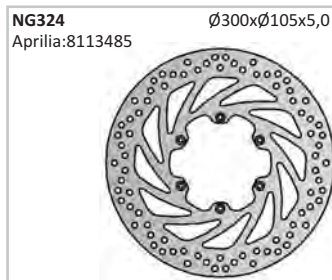

MODEL	YEAR	FRONT	REAR
ZX 6 R 636 Ninja	05-13	NG1056	NG100
ZZR 600 Ninja	90-92	NG750	
ZZR 600 Ninja	93-03	NG750	NG637
ER 6 F Non ABS	06-13	NG1056	NG100
ER 6 F ABS	12-13	NG1056	
ER 6 N Non ABS	06-13	NG1056	NG100
ER 6 N ABS	12-13	NG1056	
ER 650 F	06	NG1056	NG100
Ninja 650 R	06-08	NG1056	NG100
Versys 650	07-11	NG1056	NG100
GPZ 750 Turbo	84-86	NG687	NG154
GPZ 750 Turbo	87	NG687	
GPZ 750 R Ninja	85-86	NG687	
Z 750	03-06	NG750	NG100
Z 750	07-12	NG1056	
Z 750 S	04-06	NG750	NG100
Z 750 Urban Spoet Ed	10-11	NG750	
Zephyr 750	91-	NG750	
ZR Zephyr 750	92-97	NG750	
ZR 7 750	98-03	NG750	NG637
ZR 7 750	04-05	NG750	NG100
ZR 7 750	06		NG100
ZR 7 750 S	99-04	NG750	
ZR 7 750 S	05-06	NG750	NG100
ZX 7 750 R Ninja	96-03	NG166	NG156
ZX 7 750 RR Ninja	96-00	NG166	NG156
ZXR 750	88-90	NG776	
ZXR 750	91-95	NG166	NG156
GPZ 900 R Ninja	84-89	NG687	NG154
GPZ 900 R Ninja	90-03	NG750	
ZL Eliminator	85-86	NG687	NG154
ZL Eliminator	87		NG154
ZX 9 R Ninja	94-97	NG166	
ZX 9 R 900 Ninja	98-99		NG100
ZX 9 R 900 Ninja	00-01	NG776	NG100
ZX 9 R 900 Ninja	02-03	NG166	NG100
GPZ 1000 RX	85-87	NG687	
GTR 1000 Concours	86-93	NG154	NG156
GTR 1000	94-03	NG750	
KLV 1000	04-07	NG1053	NG1094
Z 1000	81-82	NG188	NG188
Z 1000	03-06	NG750	NG100
Z 1000 / ABS	07-12	NG1056	
Z 1000 K1 LTD	83	NG188	NG188
Z 1000 L	87	NG687	
Z 1000 R	83		NG188
ZX 10R 1000 Ninja	04-07	NG1056	NG100
ZX 10R 1000 Ninja	08-13	NG1213	NG100
ZZ 1000 R	93-01	NG166	
GPZ 1100	82	NG188	NG188
GPZ 1100	83-85	NG687	NG188
GPZ 1100	95-98	NG750	NG188
GPZ 1100 S	95-01	NG750	
Z 1100 GP	81-83	NG188	NG188
Z 1100 R	84	NG776	NG188
Z 1100 Spectre	82-83	NG188	NG188
ZR 1100 Zephyr	92-98	NG776	NG156
ZRX 1100	96-00	NG776	
ZZR 1100 Ninja	90-92	NG776	
ZZR 1100 Ninja	93-01	NG166	
ZRX 1200 R	01-05	NG776	
ZRX 1200 S	01-05	NG776	
ZX 1200 R Ninja	00-03	NG166	
ZX 1200 R Ninja	06	NG750	
ZZ 1200 R	02-03	NG166	
GTR 1400	07-11	NG1213	
ZZR 1400 Ninja / ABS	06-13	NG1213	
VN 1500 Vulcan	92		NG188
VN 1500 Vulcan SE	88-92		NG188
VN 1500 Vulcan Mean Streak	02-03	NG166	
VN 1600 Vulcan Mean Streak	04	NG166	
KL			
Helios 50	98	NG1022	DRUM
Krypton 50	99-	NG1022	DRUM
XR7 50	98-	NG1022	DRUM
Nox 125	00-	NG1022