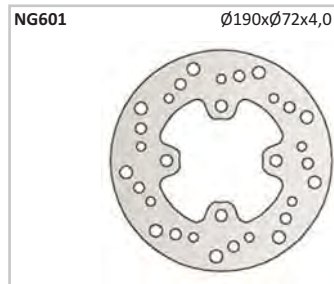

MODEL	YEAR	FRONT	REAR
NGR 50 Silver Bullit	10	NG113	
NTT 50	95-98	NG1022	DRUM
Quartz 50	96	NG130	DRUM
Sfera 50 FL Rst	95-97	NG130	DRUM
Sfera 50 FL Rst	98-99	NG610	DRUM
Stealth 50	98	NG612	
Storm 50	94-97	NG1022	DRUM
Typhoon 50	94-09	NG023 *	DRUM
Typhoon Benetton	97	NG1022	DRUM
Typhoon Martini	97	NG1022	DRUM
Typhoon X-R 50	00	NG023 *	DRUM
Vespa ET 2 50	97-05	NG610	DRUM
Vespa ET 2 I.E. 50	97-05	NG610	DRUM
Vespa ET 4 50	96-05	NG610	DRUM
Vespa LX 50 2T / 4T	05-11	NG610	DRUM
Vespa LX 50 4T Touring	12-13	NG610	DRUM
Vespa LXV 50 2T	07-09	NG610	DRUM
Vespa S 50 2T	07-11	NG610	DRUM
Vespa S 50 2T Sport	12-13	NG610	DRUM
Zip 50	95-00	NG406	DRUM
Zip 50	01-08	NG366	DRUM
Zip 50 2T	00-	NG233	DRUM
Zip 50 4T	00-12	NG233	DRUM
Zip 50 Base FD	95	NG406	DRUM
Zip 50 Base TT	95	NG406	DRUM
Zip 50 Catalyzed	00-02	NG233	DRUM
Zip 50 Disco	96-99	NG406	DRUM
Zip 50 Electrico	00-	NG233	DRUM
Zip Faster Rider 50	97-	NG406	DRUM
Zip 50 SP	96-08	NG610	DRUM
Zip Sport Fast Rider 50	93-	NG406	DRUM
Zip 50 RST	96-97	NG406	DRUM
Zip II 50	01	NG233	DRUM
Sfera 75	96-99	NG610	DRUM
Skipper 80	96	NG130	DRUM
Typhoon 80	95-99	NG1022	DRUM
Diesis 100	03	NG087	DRUM
Fly 100	06-08	NG610	DRUM
Free 100 4T	01-02	NG113	DRUM
Zip 100	06-07	NG366	DRUM
Beverly 125	03-07	NG1001	NG1001
Carnaby 125 ES	07-08	NG1001	NG1001
Fly 125	04-11	NG610	DRUM
Hexagon GTX 125	02-03	NG638	NG113
Hexagon LX 2T 125	98-99	NG130	DRUM
Hexagon LX 4T 125	98-07	NG130	DRUM
Liberty 125 2T	97-11	NG113	DRUM
Liberty 125 4T	07-08	NG113	DRUM
Liberty 125 4T	10-12	NG1090	DRUM
Liberty 125 4T Delivery	08	NG113	DRUM
Liberty 125 4T RST	10-12	NG1090	DRUM
Liberty 125 4T Sport	06-08	NG113	
MP3 125 / ie	06-09	NG1090	NG638
MP3 125 Hibeido	09-10	NG1090	NG638
MP3 125 RL	06-07	NG1090	NG638
Sfera 4T 125	95-97	NG130	DRUM
Skipper 125	93-97	NG130	DRUM
Skipper 125 LX	98-02	NG365	DRUM
Skipper 125 ST 4T	00	NG130	DRUM
SKR 125	96-	NG612	
SKR ST 125 4T	01-02	NG365	DRUM
Stealth 125	96-	NG612	
Super Hexagon GTX	01	NG638	NG113
Super Hexagon GTX 11"	00	NG130	NG130
Super Hexagon GTX 12"	00	NG130	NG130
Typhoon 125	95-00	NG023 *	DRUM
Typhoon X-R 125	00	NG023 *	DRUM
Vespa ET 4 125	96-02	NG610	DRUM
Vespa Granturismo 125 4T	03-07	NG113	NG113
Vespa Granturismo 125 L	01-03	NG612	NG366
Vespa GTS 125	07-11	NG113	NG113
Vespa GTS 125 Super 4T	07-11	NG113	NG113
Vespa GTV 125 4T	08	NG113	NG113
Vespa LX 125 ie 3 Speed	05-13	NG610	DRUM
Vespa LXV 4T	07-12	NG610	DRUM
Vespa PX 125	96-11	NG610	DRUM
X7 125 / X7 Evo 125 ie	08-11	NG1001	NG638