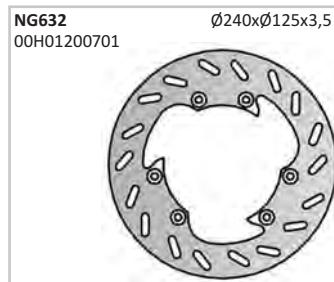

MODEL	YEAR	FRONT	REAR
NGR 50 Silver Bullit	10	NG113	
NTT 50	95-98	NG1022	DRUM
Quartz 50	96	NG130	DRUM
Sfera 50 FL Rst	95-97	NG130	DRUM
Sfera 50 FL Rst	98-99	NG610	DRUM
Stealth 50	98	NG612	
Storm 50	94-97	NG1022	DRUM
Typhoon 50	94-09	NG023 *	DRUM
Typhoon Benetton	97	NG1022	DRUM
Typhoon Martini	97	NG1022	DRUM
Typhoon X-R 50	00	NG023 *	DRUM
Vespa ET 2 50	97-05	NG610	DRUM
Vespa ET 2 I.E. 50	97-05	NG610	DRUM
Vespa ET 4 50	96-05	NG610	DRUM
Vespa LX 50 2T / 4T	05-11	NG610	DRUM
Vespa LX 50 4T Touring	12-13	NG610	DRUM
Vespa LXV 50 2T	07-09	NG610	DRUM
Vespa S 50 2T	07-11	NG610	DRUM
Vespa S 50 2T Sport	12-13	NG610	DRUM
Zip 50	95-00	NG406	DRUM
Zip 50	01-08	NG366	DRUM
Zip 50 2T	00-	NG233	DRUM
Zip 50 4T	00-12	NG233	DRUM
Zip 50 Base FD	95	NG406	DRUM
Zip 50 Base TT	95	NG406	DRUM
Zip 50 Catalyzed	00-02	NG233	DRUM
Zip 50 Disco	96-99	NG406	DRUM
Zip 50 Electrico	00-	NG233	DRUM
Zip Faster Rider 50	97-	NG406	DRUM
Zip 50 SP	96-08	NG610	DRUM
Zip Sport Fast Rider 50	93-	NG406	DRUM
Zip 50 RST	96-97	NG406	DRUM
Zip II 50	01	NG233	DRUM
Sfera 75	96-99	NG610	DRUM
Skipper 80	96	NG130	DRUM
Typhoon 80	95-99	NG1022	DRUM
Diesis 100	03	NG087	DRUM
Fly 100	06-08	NG610	DRUM
Free 100 4T	01-02	NG113	DRUM
Zip 100	06-07	NG366	DRUM
Beverly 125	03-07	NG1001	NG1001
Carnaby 125 ES	07-08	NG1001	NG1001
Fly 125	04-11	NG610	DRUM
Hexagon GTX 125	02-03	NG638	NG113
Hexagon LX 2T 125	98-99	NG130	DRUM
Hexagon LX 4T 125	98-07	NG130	DRUM
Liberty 125 2T	97-11	NG113	DRUM
Liberty 125 4T	07-08	NG113	DRUM
Liberty 125 4T	10-12	NG1090	DRUM
Liberty 125 4T Delivery	08	NG113	DRUM
Liberty 125 4T RST	10-12	NG1090	DRUM
Liberty 125 4T Sport	06-08	NG113	
MP3 125 / ie	06-09	NG1090	NG638
MP3 125 Hibeido	09-10	NG1090	NG638
MP3 125 RL	06-07	NG1090	NG638
Sfera 4T 125	95-97	NG130	DRUM
Skipper 125	93-97	NG130	DRUM
Skipper 125 LX	98-02	NG365	DRUM
Skipper 125 ST 4T	00	NG130	DRUM
SKR 125	96-	NG612	
SKR ST 125 4T	01-02	NG365	DRUM
Stealth 125	96-	NG612	
Super Hexagon GTX	01	NG638	NG113
Super Hexagon GTX 11"	00	NG130	NG130
Super Hexagon GTX 12"	00	NG130	NG130
Typhoon 125	95-00	NG023 *	DRUM
Typhoon X-R 125	00	NG023 *	DRUM
Vespa ET 4 125	96-02	NG610	DRUM
Vespa Granturismo 125 4T	03-07	NG113	NG113
Vespa Granturismo 125 L	01-03	NG612	NG366
Vespa GTS 125	07-11	NG113	NG113
Vespa GTS 125 Super 4T	07-11	NG113	NG113
Vespa GTV 125 4T	08	NG113	NG113
Vespa LX 125 ie 3 Speed	05-13	NG610	DRUM
Vespa LXV 4T	07-12	NG610	DRUM
Vespa PX 125	96-11	NG610	DRUM
X7 125 / X7 Evo 125 ie	08-11	NG1001	NG638