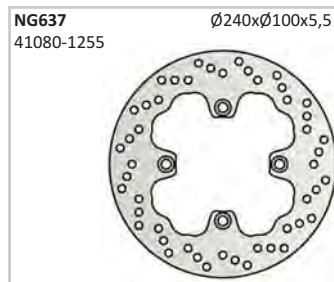

MODEL	YEAR	FRONT	REAR
NGR 50 Silver Bullit	10	NG113	
NTT 50	95-98	NG1022	DRUM
Quartz 50	96	NG130	DRUM
Sfera 50 FL Rst	95-97	NG130	DRUM
Sfera 50 FL Rst	98-99	NG610	DRUM
Stealth 50	98	NG612	
Storm 50	94-97	NG1022	DRUM
Typhoon 50	94-09	NG023 *	DRUM
Typhoon Benetton	97	NG1022	DRUM
Typhoon Martini	97	NG1022	DRUM
Typhoon X-R 50	00	NG023 *	DRUM
Vespa ET 2 50	97-05	NG610	DRUM
Vespa ET 2 I.E. 50	97-05	NG610	DRUM
Vespa ET 4 50	96-05	NG610	DRUM
Vespa LX 50 2T / 4T	05-11	NG610	DRUM
Vespa LX 50 4T Touring	12-13	NG610	DRUM
Vespa LXV 50 2T	07-09	NG610	DRUM
Vespa S 50 2T	07-11	NG610	DRUM
Vespa S 50 2T Sport	12-13	NG610	DRUM
Zip 50	95-00	NG406	DRUM
Zip 50	01-08	NG366	DRUM
Zip 50 2T	00-	NG233	DRUM
Zip 50 4T	00-12	NG233	DRUM
Zip 50 Base FD	95	NG406	DRUM
Zip 50 Base TT	95	NG406	DRUM
Zip 50 Catalyzed	00-02	NG233	DRUM
Zip 50 Disco	96-99	NG406	DRUM
Zip 50 Electrico	00-	NG233	DRUM
Zip Faster Rider 50	97-	NG406	DRUM
Zip 50 SP	96-08	NG610	DRUM
Zip Sport Fast Rider 50	93-	NG406	DRUM
Zip 50 RST	96-97	NG406	DRUM
Zip II 50	01	NG233	DRUM
Sfera 75	96-99	NG610	DRUM
Skipper 80	96	NG130	DRUM
Typhoon 80	95-99	NG1022	DRUM
Diesis 100	03	NG087	DRUM
Fly 100	06-08	NG610	DRUM
Free 100 4T	01-02	NG113	DRUM
Zip 100	06-07	NG366	DRUM
Beverly 125	03-07	NG1001	NG1001
Carnaby 125 ES	07-08	NG1001	NG1001
Fly 125	04-11	NG610	DRUM
Hexagon GTX 125	02-03	NG638	NG113
Hexagon LX 2T 125	98-99	NG130	DRUM
Hexagon LX 4T 125	98-07	NG130	DRUM
Liberty 125 2T	97-11	NG113	DRUM
Liberty 125 4T	07-08	NG113	DRUM
Liberty 125 4T	10-12	NG1090	DRUM
Liberty 125 4T Delivery	08	NG113	DRUM
Liberty 125 4T RST	10-12	NG1090	DRUM
Liberty 125 4T Sport	06-08	NG113	
MP3 125 / ie	06-09	NG1090	NG638
MP3 125 Hibeido	09-10	NG1090	NG638
MP3 125 RL	06-07	NG1090	NG638
Sfera 4T 125	95-97	NG130	DRUM
Skipper 125	93-97	NG130	DRUM
Skipper 125 LX	98-02	NG365	DRUM
Skipper 125 ST 4T	00	NG130	DRUM
SKR 125	96-	NG612	
SKR ST 125 4T	01-02	NG365	DRUM
Stealth 125	96-	NG612	
Super Hexagon GTX	01	NG638	NG113
Super Hexagon GTX 11"	00	NG130	NG130
Super Hexagon GTX 12"	00	NG130	NG130
Typhoon 125	95-00	NG023 *	DRUM
Typhoon X-R 125	00	NG023 *	DRUM
Vespa ET 4 125	96-02	NG610	DRUM
Vespa Granturismo 125 4T	03-07	NG113	NG113
Vespa Granturismo 125 L	01-03	NG612	NG366
Vespa GTS 125	07-11	NG113	NG113
Vespa GTS 125 Super 4T	07-11	NG113	NG113
Vespa GTV 125 4T	08	NG113	NG113
Vespa LX 125 ie 3 Speed	05-13	NG610	DRUM
Vespa LXV 4T	07-12	NG610	DRUM
Vespa PX 125	96-11	NG610	DRUM
X7 125 / X7 Evo 125 ie	08-11	NG1001	NG638