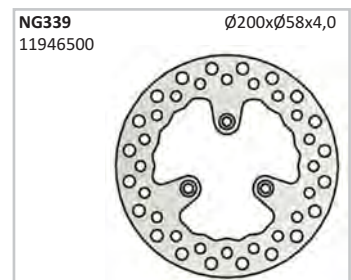

MODEL	YEAR	FRONT	REAR
ZX 6 R 636 Ninja	05-13	NG1056	NG100
ZZR 600 Ninja	90-92	NG750	
ZZR 600 Ninja	93-03	NG750	NG637
ER 6 F Non ABS	06-13	NG1056	NG100
ER 6 F ABS	12-13	NG1056	
ER 6 N Non ABS	06-13	NG1056	NG100
ER 6 N ABS	12-13	NG1056	
ER 650 F	06	NG1056	NG100
Ninja 650 R	06-08	NG1056	NG100
Versys 650	07-11	NG1056	NG100
GPZ 750 Turbo	84-86	NG687	NG154
GPZ 750 Turbo	87	NG687	
GPZ 750 R Ninja	85-86	NG687	
Z 750	03-06	NG750	NG100
Z 750	07-12	NG1056	
Z 750 S	04-06	NG750	NG100
Z 750 Urban Spoet Ed	10-11	NG750	
Zephyr 750	91-	NG750	
ZR Zephyr 750	92-97	NG750	
ZR 7 750	98-03	NG750	NG637
ZR 7 750	04-05	NG750	NG100
ZR 7 750	06		NG100
ZR 7 750 S	99-04	NG750	
ZR 7 750 S	05-06	NG750	NG100
ZX 7 750 R Ninja	96-03	NG166	NG156
ZX 7 750 RR Ninja	96-00	NG166	NG156
ZXR 750	88-90	NG776	
ZXR 750	91-95	NG166	NG156
GPZ 900 R Ninja	84-89	NG687	NG154
GPZ 900 R Ninja	90-03	NG750	
ZL Eliminator	85-86	NG687	NG154
ZL Eliminator	87		NG154
ZX 9 R Ninja	94-97	NG166	
ZX 9 R 900 Ninja	98-99		NG100
ZX 9 R 900 Ninja	00-01	NG776	NG100
ZX 9 R 900 Ninja	02-03	NG166	NG100
GPZ 1000 RX	85-87	NG687	
GTR 1000 Concours	86-93	NG154	NG156
GTR 1000	94-03	NG750	
KLV 1000	04-07	NG1053	NG1094
Z 1000	81-82	NG188	NG188
Z 1000	03-06	NG750	NG100
Z 1000 / ABS	07-12	NG1056	
Z 1000 K1 LTD	83	NG188	NG188
Z 1000 L	87	NG687	
Z 1000 R	83		NG188
ZX 10R 1000 Ninja	04-07	NG1056	NG100
ZX 10R 1000 Ninja	08-13	NG1213	NG100
ZZ 1000 R	93-01	NG166	
GPZ 1100	82	NG188	NG188
GPZ 1100	83-85	NG687	NG188
GPZ 1100	95-98	NG750	NG188
GPZ 1100 S	95-01	NG750	
Z 1100 GP	81-83	NG188	NG188
Z 1100 R	84	NG776	NG188
Z 1100 Spectre	82-83	NG188	NG188
ZR 1100 Zephyr	92-98	NG776	NG156
ZRX 1100	96-00	NG776	
ZZR 1100 Ninja	90-92	NG776	
ZZR 1100 Ninja	93-01	NG166	
ZRX 1200 R	01-05	NG776	
ZRX 1200 S	01-05	NG776	
ZX 1200 R Ninja	00-03	NG166	
ZX 1200 R Ninja	06	NG750	
ZZ 1200 R	02-03	NG166	
GTR 1400	07-11	NG1213	
ZZR 1400 Ninja / ABS	06-13	NG1213	
VN 1500 Vulcan	92		NG188
VN 1500 Vulcan SE	88-92		NG188
VN 1500 Vulcan Mean Streak	02-03	NG166	
VN 1600 Vulcan Mean Streak	04	NG166	
KL			
Helios 50	98	NG1022	DRUM
Krypton 50	99-	NG1022	DRUM
XR7 50	98-	NG1022	DRUM
Nox 125	00-	NG1022