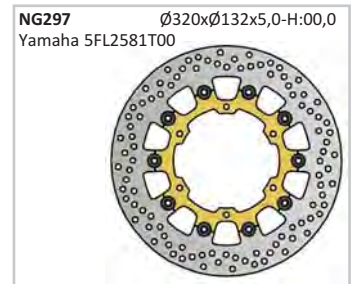

MODEL	YEAR	FRONT	REAR
ZX 6 R 636 Ninja	05-13	NG1056	NG100
ZZR 600 Ninja	90-92	NG750	
ZZR 600 Ninja	93-03	NG750	NG637
ER 6 F Non ABS	06-13	NG1056	NG100
ER 6 F ABS	12-13	NG1056	
ER 6 N Non ABS	06-13	NG1056	NG100
ER 6 N ABS	12-13	NG1056	
ER 650 F	06	NG1056	NG100
Ninja 650 R	06-08	NG1056	NG100
Versys 650	07-11	NG1056	NG100
GPZ 750 Turbo	84-86	NG687	NG154
GPZ 750 Turbo	87	NG687	
GPZ 750 R Ninja	85-86	NG687	
Z 750	03-06	NG750	NG100
Z 750	07-12	NG1056	
Z 750 S	04-06	NG750	NG100
Z 750 Urban Spoet Ed	10-11	NG750	
Zephyr 750	91-	NG750	
ZR Zephyr 750	92-97	NG750	
ZR 7 750	98-03	NG750	NG637
ZR 7 750	04-05	NG750	NG100
ZR 7 750	06		NG100
ZR 7 750 S	99-04	NG750	
ZR 7 750 S	05-06	NG750	NG100
ZX 7 750 R Ninja	96-03	NG166	NG156
ZX 7 750 RR Ninja	96-00	NG166	NG156
ZXR 750	88-90	NG776	
ZXR 750	91-95	NG166	NG156
GPZ 900 R Ninja	84-89	NG687	NG154
GPZ 900 R Ninja	90-03	NG750	
ZL Eliminator	85-86	NG687	NG154
ZL Eliminator	87		NG154
ZX 9 R Ninja	94-97	NG166	
ZX 9 R 900 Ninja	98-99		NG100
ZX 9 R 900 Ninja	00-01	NG776	NG100
ZX 9 R 900 Ninja	02-03	NG166	NG100
GPZ 1000 RX	85-87	NG687	
GTR 1000 Concours	86-93	NG154	NG156
GTR 1000	94-03	NG750	
KLV 1000	04-07	NG1053	NG1094
Z 1000	81-82	NG188	NG188
Z 1000	03-06	NG750	NG100
Z 1000 / ABS	07-12	NG1056	
Z 1000 K1 LTD	83	NG188	NG188
Z 1000 L	87	NG687	
Z 1000 R	83		NG188
ZX 10R 1000 Ninja	04-07	NG1056	NG100
ZX 10R 1000 Ninja	08-13	NG1213	NG100
ZZ 1000 R	93-01	NG166	
GPZ 1100	82	NG188	NG188
GPZ 1100	83-85	NG687	NG188
GPZ 1100	95-98	NG750	NG188
GPZ 1100 S	95-01	NG750	
Z 1100 GP	81-83	NG188	NG188
Z 1100 R	84	NG776	NG188
Z 1100 Spectre	82-83	NG188	NG188
ZR 1100 Zephyr	92-98	NG776	NG156
ZRX 1100	96-00	NG776	
ZZR 1100 Ninja	90-92	NG776	
ZZR 1100 Ninja	93-01	NG166	
ZRX 1200 R	01-05	NG776	
ZRX 1200 S	01-05	NG776	
ZX 1200 R Ninja	00-03	NG166	
ZX 1200 R Ninja	06	NG750	
ZZ 1200 R	02-03	NG166	
GTR 1400	07-11	NG1213	
ZZR 1400 Ninja / ABS	06-13	NG1213	
VN 1500 Vulcan	92		NG188
VN 1500 Vulcan SE	88-92		NG188
VN 1500 Vulcan Mean Streak	02-03	NG166	
VN 1600 Vulcan Mean Streak	04	NG166	
KL			
Helios 50	98	NG1022	DRUM
Krypton 50	99-	NG1022	DRUM
XR7 50	98-	NG1022	DRUM
Nox 125	00-	NG1022