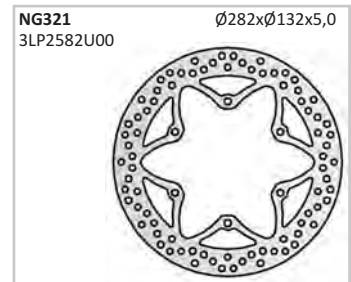

MODEL	YEAR	FRONT	REAR
ZX 6 R 636 Ninja	05-13	NG1056	NG100
ZZR 600 Ninja	90-92	NG750	
ZZR 600 Ninja	93-03	NG750	NG637
ER 6 F Non ABS	06-13	NG1056	NG100
ER 6 F ABS	12-13	NG1056	
ER 6 N Non ABS	06-13	NG1056	NG100
ER 6 N ABS	12-13	NG1056	
ER 650 F	06	NG1056	NG100
Ninja 650 R	06-08	NG1056	NG100
Versys 650	07-11	NG1056	NG100
GPZ 750 Turbo	84-86	NG687	NG154
GPZ 750 Turbo	87	NG687	
GPZ 750 R Ninja	85-86	NG687	
Z 750	03-06	NG750	NG100
Z 750	07-12	NG1056	
Z 750 S	04-06	NG750	NG100
Z 750 Urban Spoet Ed	10-11	NG750	
Zephyr 750	91-	NG750	
ZR Zephyr 750	92-97	NG750	
ZR 7 750	98-03	NG750	NG637
ZR 7 750	04-05	NG750	NG100
ZR 7 750	06		NG100
ZR 7 750 S	99-04	NG750	
ZR 7 750 S	05-06	NG750	NG100
ZX 7 750 R Ninja	96-03	NG166	NG156
ZX 7 750 RR Ninja	96-00	NG166	NG156
ZXR 750	88-90	NG776	
ZXR 750	91-95	NG166	NG156
GPZ 900 R Ninja	84-89	NG687	NG154
GPZ 900 R Ninja	90-03	NG750	
ZL Eliminator	85-86	NG687	NG154
ZL Eliminator	87		NG154
ZX 9 R Ninja	94-97	NG166	
ZX 9 R 900 Ninja	98-99		NG100
ZX 9 R 900 Ninja	00-01	NG776	NG100
ZX 9 R 900 Ninja	02-03	NG166	NG100
GPZ 1000 RX	85-87	NG687	
GTR 1000 Concours	86-93	NG154	NG156
GTR 1000	94-03	NG750	
KLV 1000	04-07	NG1053	NG1094
Z 1000	81-82	NG188	NG188
Z 1000	03-06	NG750	NG100
Z 1000 / ABS	07-12	NG1056	
Z 1000 K1 LTD	83	NG188	NG188
Z 1000 L	87	NG687	
Z 1000 R	83		NG188
ZX 10R 1000 Ninja	04-07	NG1056	NG100
ZX 10R 1000 Ninja	08-13	NG1213	NG100
ZZ 1000 R	93-01	NG166	
GPZ 1100	82	NG188	NG188
GPZ 1100	83-85	NG687	NG188
GPZ 1100	95-98	NG750	NG188
GPZ 1100 S	95-01	NG750	
Z 1100 GP	81-83	NG188	NG188
Z 1100 R	84	NG776	NG188
Z 1100 Spectre	82-83	NG188	NG188
ZR 1100 Zephyr	92-98	NG776	NG156
ZRX 1100	96-00	NG776	
ZZR 1100 Ninja	90-92	NG776	
ZZR 1100 Ninja	93-01	NG166	
ZRX 1200 R	01-05	NG776	
ZRX 1200 S	01-05	NG776	
ZX 1200 R Ninja	00-03	NG166	
ZX 1200 R Ninja	06	NG750	
ZZ 1200 R	02-03	NG166	
GTR 1400	07-11	NG1213	
ZZR 1400 Ninja / ABS	06-13	NG1213	
VN 1500 Vulcan	92		NG188
VN 1500 Vulcan SE	88-92		NG188
VN 1500 Vulcan Mean Streak	02-03	NG166	
VN 1600 Vulcan Mean Streak	04	NG166	
KL			
Helios 50	98	NG1022	DRUM
Krypton 50	99-	NG1022	DRUM
XR7 50	98-	NG1022	DRUM
Nox 125	00-	NG1022