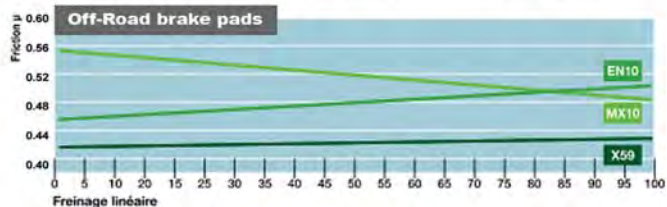

Dynamo results

STREET

Especially designed for powerful bikes : Big Customs, heavy Trail bikes, Roadster, GT, Supersport.

A3+

STREET

Sintered metal rear brake pads for street and racing use.

RX3