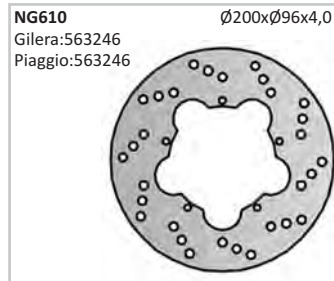

MODEL	YEAR	FRONT	REAR
NGR 50 Silver Bullit	10	NG113	
NTT 50	95-98	NG1022	DRUM
Quartz 50	96	NG130	DRUM
Sfera 50 FL Rst	95-97	NG130	DRUM
Sfera 50 FL Rst	98-99	NG610	DRUM
Stealth 50	98	NG612	
Storm 50	94-97	NG1022	DRUM
Typhoon 50	94-09	NG023 *	DRUM
Typhoon Benetton	97	NG1022	DRUM
Typhoon Martini	97	NG1022	DRUM
Typhoon X-R 50	00	NG023 *	DRUM
Vespa ET 2 50	97-05	NG610	DRUM
Vespa ET 2 I.E. 50	97-05	NG610	DRUM
Vespa ET 4 50	96-05	NG610	DRUM
Vespa LX 50 2T / 4T	05-11	NG610	DRUM
Vespa LX 50 4T Touring	12-13	NG610	DRUM
Vespa LXV 50 2T	07-09	NG610	DRUM
Vespa S 50 2T	07-11	NG610	DRUM
Vespa S 50 2T Sport	12-13	NG610	DRUM
Zip 50	95-00	NG406	DRUM
Zip 50	01-08	NG366	DRUM
Zip 50 2T	00-	NG233	DRUM
Zip 50 4T	00-12	NG233	DRUM
Zip 50 Base FD	95	NG406	DRUM
Zip 50 Base TT	95	NG406	DRUM
Zip 50 Catalyzed	00-02	NG233	DRUM
Zip 50 Disco	96-99	NG406	DRUM
Zip 50 Electrico	00-	NG233	DRUM
Zip Faster Rider 50	97-	NG406	DRUM
Zip 50 SP	96-08	NG610	DRUM
Zip Sport Fast Rider 50	93-	NG406	DRUM
Zip 50 RST	96-97	NG406	DRUM
Zip II 50	01	NG233	DRUM
Sfera 75	96-99	NG610	DRUM
Skipper 80	96	NG130	DRUM
Typhoon 80	95-99	NG1022	DRUM
Diesis 100	03	NG087	DRUM
Fly 100	06-08	NG610	DRUM
Free 100 4T	01-02	NG113	DRUM
Zip 100	06-07	NG366	DRUM
Beverly 125	03-07	NG1001	NG1001
Carnaby 125 ES	07-08	NG1001	NG1001
Fly 125	04-11	NG610	DRUM
Hexagon GTX 125	02-03	NG638	NG113
Hexagon LX 2T 125	98-99	NG130	DRUM
Hexagon LX 4T 125	98-07	NG130	DRUM
Liberty 125 2T	97-11	NG113	DRUM
Liberty 125 4T	07-08	NG113	DRUM
Liberty 125 4T	10-12	NG1090	DRUM
Liberty 125 4T Delivery	08	NG113	DRUM
Liberty 125 4T RST	10-12	NG1090	DRUM
Liberty 125 4T Sport	06-08	NG113	
MP3 125 / ie	06-09	NG1090	NG638
MP3 125 Hibeido	09-10	NG1090	NG638
MP3 125 RL	06-07	NG1090	NG638
Sfera 4T 125	95-97	NG130	DRUM
Skipper 125	93-97	NG130	DRUM
Skipper 125 LX	98-02	NG365	DRUM
Skipper 125 ST 4T	00	NG130	DRUM
SKR 125	96-	NG612	
SKR ST 125 4T	01-02	NG365	DRUM
Stealth 125	96-	NG612	
Super Hexagon GTX	01	NG638	NG113
Super Hexagon GTX 11"	00	NG130	NG130
Super Hexagon GTX 12"	00	NG130	NG130
Typhoon 125	95-00	NG023 *	DRUM
Typhoon X-R 125	00	NG023 *	DRUM
Vespa ET 4 125	96-02	NG610	DRUM
Vespa Granturismo 125 4T	03-07	NG113	NG113
Vespa Granturismo 125 L	01-03	NG612	NG366
Vespa GTS 125	07-11	NG113	NG113
Vespa GTS 125 Super 4T	07-11	NG113	NG113
Vespa GTV 125 4T	08	NG113	NG113
Vespa LX 125 ie 3 Speed	05-13	NG610	DRUM
Vespa LXV 4T	07-12	NG610	DRUM
Vespa PX 125	96-11	NG610	DRUM
X7 125 / X7 Evo 125 ie	08-11	NG1001	NG638