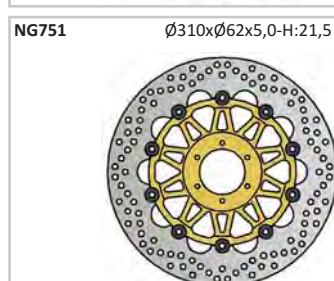

MODEL	YEAR	FRONT	REAR
Katana 50 Racing	99-02	NG074	
Katana 50 Replica Movistar	01-02	NG074	
Katana 50 W	99-03	NG074	
Zillion UX 50	99-03	NG074	DRUM
Address 100		NG074	DRUM
Hocuto 110		NG074	DRUM
Burgman 125	02-05	NG453	NG064
Epicuro 125	00-02	NG443	DRUM
Burgman UH 125	06-13	NG1061	NG1061
Intruder 125 LC	04/07	NG1142	
Intruder 125 LC	08/09	NG1142	
Marauder 125	04/10	NG1142	
Burgman 150	02-05	NG453	NG064
Epicuro 150	00-02	NG443	DRUM
Burgman UH 200	06-12	NG1061	NG1061
Burgman AN 250	98-03	NG196	NG691
Burgman AN 250	04-06	NG1040	NG1055
Burgman AN 250	07-08	NG1040	
GSF 250 Bandit	90-96	NG120	NG121
GSX 250	91	NG120	NG121
GSX 250 R	89	NG239	
RGV 250	89-90	NG239	
Burgman AN 400	98-02	NG196	NG691
Burgman AN 400	03-04	NG1040	NG1055
Burgman 400 / A	05-12	NG1040	
GSF 400	89-	NG120	NG121
GSF 400 Bandit	89-90	NG239	NG121
GSF 400 Bandit	91-95	NG120	NG121
GSF 400 Bandit	96-97	NG239	
GSR 400	06-08	NG1104	NG1174
GSX 400	88-90	NG239	NG121
GSX 400 Inazuma	00	NG239	NG240
GSX 400 Katana	92	NG239	NG121
GSX 400 F	89-90	NG239	NG121
GSX 400 R Impulse S Type	94-96	NG239	NG121
GSX 400 X Impulse	99	NG239	NG121
RF 400 R	93-97	NG239	NG240
GS 500	89-08	NG120	NG121
GS 500 F	89-08	NG120	NG121
DSR 600	06	NG1041	
GSF 600 Bandit	95-04	NG239	NG240
GSF 600 Bandit S	95-04	NG239	NG240
GSR 600 / ABS	06-10	NG1104	NG1174
GSX 600 F	89-97	NG239	NG121
GSX 600 F	98-03	NG239	NG240
GSX 600 F	04-06	NG1000	NG240
GSX-R 600 V,W,X,Y,K1,K2,K3	97-03	NG458	NG714
GSX-R 600 K4,K5	04-05	NG790	NG714
GSX-R 600 K6,K7	06-07	NG1041	NG714
GSX-R 600 K8 - L2	08-12	NG1214	NG714
RF 600 R	93-97	NG239	NG240
Burgman AN 650 Executive ABS	04-11	NG1040	
Burgman AN 650 Executive ABS	11-12	NG1040	
DL 650 V-Strom	04-06	NG1053	NG1094
DL 650 V-Strom	07-11	NG1104	NG1094
DL 650 V-Strom ABS	07-12	NG1104	NG1094
GSF 650 Bandit	05-06	NG1000	NG240
GSF 650 Bandit N	07-10	NG1104	NG1174
GSF 650 Bandit S / ABS	06		
GSF 650 Bandit S / ABS	07-11	NG1104	NG1174
GSF 650 Bandit SA	12	NG1104	NG1174
GSX 650 F / ABS	08-12	NG1104	NG1174
SV 650	99-02	NG239	NG240
SV 650	03-11	NG1000	NG714
SV 650 ABS	07-10	NG1278	
SV 650 S	99-02	NG239	NG240
SV 650 S	03-11	NG1000	NG714
SV 650 S ABS	07-10	NG1278	
SVF 650 Gladius	09-12	NG1278	NG1174
V - Strom 650 / ABS	12	NG1104	NG1094
GSR 750	11-12	NG1104	NG1174
GSX 750	97-		NG240
GSX 750 F	89-97	NG239	NG121
GSX 750 F	98-03	NG239	NG240
GSX 750 F	04-06	NG1000	NG240
GSX-R 750	85-87		NG714
GSX-R 750	88-95		NG240