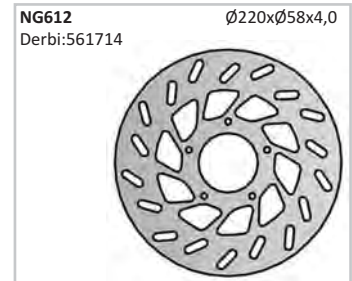

MODEL	YEAR	FRONT	REAR
NGR 50 Silver Bullit	10	NG113	
NTT 50	95-98	NG1022	DRUM
Quartz 50	96	NG130	DRUM
Sfera 50 FL Rst	95-97	NG130	DRUM
Sfera 50 FL Rst	98-99	NG610	DRUM
Stealth 50	98	NG612	
Storm 50	94-97	NG1022	DRUM
Typhoon 50	94-09	NG023 *	DRUM
Typhoon Benetton	97	NG1022	DRUM
Typhoon Martini	97	NG1022	DRUM
Typhoon X-R 50	00	NG023 *	DRUM
Vespa ET 2 50	97-05	NG610	DRUM
Vespa ET 2 I.E. 50	97-05	NG610	DRUM
Vespa ET 4 50	96-05	NG610	DRUM
Vespa LX 50 2T / 4T	05-11	NG610	DRUM
Vespa LX 50 4T Touring	12-13	NG610	DRUM
Vespa LXV 50 2T	07-09	NG610	DRUM
Vespa S 50 2T	07-11	NG610	DRUM
Vespa S 50 2T Sport	12-13	NG610	DRUM
Zip 50	95-00	NG406	DRUM
Zip 50	01-08	NG366	DRUM
Zip 50 2T	00-	NG233	DRUM
Zip 50 4T	00-12	NG233	DRUM
Zip 50 Base FD	95	NG406	DRUM
Zip 50 Base TT	95	NG406	DRUM
Zip 50 Catalyzed	00-02	NG233	DRUM
Zip 50 Disco	96-99	NG406	DRUM
Zip 50 Electrico	00-	NG233	DRUM
Zip Faster Rider 50	97-	NG406	DRUM
Zip 50 SP	96-08	NG610	DRUM
Zip Sport Fast Rider 50	93-	NG406	DRUM
Zip 50 RST	96-97	NG406	DRUM
Zip II 50	01	NG233	DRUM
Sfera 75	96-99	NG610	DRUM
Skipper 80	96	NG130	DRUM
Typhoon 80	95-99	NG1022	DRUM
Diesis 100	03	NG087	DRUM
Fly 100	06-08	NG610	DRUM
Free 100 4T	01-02	NG113	DRUM
Zip 100	06-07	NG366	DRUM
Beverly 125	03-07	NG1001	NG1001
Carnaby 125 ES	07-08	NG1001	NG1001
Fly 125	04-11	NG610	DRUM
Hexagon GTX 125	02-03	NG638	NG113
Hexagon LX 2T 125	98-99	NG130	DRUM
Hexagon LX 4T 125	98-07	NG130	DRUM
Liberty 125 2T	97-11	NG113	DRUM
Liberty 125 4T	07-08	NG113	DRUM
Liberty 125 4T	10-12	NG1090	DRUM
Liberty 125 4T Delivery	08	NG113	DRUM
Liberty 125 4T RST	10-12	NG1090	DRUM
Liberty 125 4T Sport	06-08	NG113	
MP3 125 / ie	06-09	NG1090	NG638
MP3 125 Hibeido	09-10	NG1090	NG638
MP3 125 RL	06-07	NG1090	NG638
Sfera 4T 125	95-97	NG130	DRUM
Skipper 125	93-97	NG130	DRUM
Skipper 125 LX	98-02	NG365	DRUM
Skipper 125 ST 4T	00	NG130	DRUM
SKR 125	96-	NG612	
SKR ST 125 4T	01-02	NG365	DRUM
Stealth 125	96-	NG612	
Super Hexagon GTX	01	NG638	NG113
Super Hexagon GTX 11"	00	NG130	NG130
Super Hexagon GTX 12"	00	NG130	NG130
Typhoon 125	95-00	NG023 *	DRUM
Typhoon X-R 125	00	NG023 *	DRUM
Vespa ET 4 125	96-02	NG610	DRUM
Vespa Granturismo 125 4T	03-07	NG113	NG113
Vespa Granturismo 125 L	01-03	NG612	NG366
Vespa GTS 125	07-11	NG113	NG113
Vespa GTS 125 Super 4T	07-11	NG113	NG113
Vespa GTV 125 4T	08	NG113	NG113
Vespa LX 125 ie 3 Speed	05-13	NG610	DRUM
Vespa LXV 4T	07-12	NG610	DRUM
Vespa PX 125	96-11	NG610	DRUM
X7 125 / X7 Evo 125 ie	08-11	NG1001	NG638